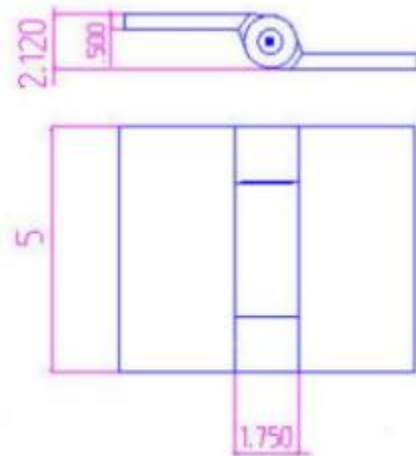

## 5" x 6 1/2" Stainless Steel Half Mortise Security Hinge

Model Number: 1000-304-Half  
Mortise

**Price: \$ 780**

- Material Type: 304L Stainless Steel
- Mount: Weld On
- Type: Non-Handed
- Application: Security
- Maximum Door Weight: 1,000 LBS
- Maximum Radial Load: 400 LBS
- Approx Width: 6 1/2"
- Height: 5"
- Weight: 7 1/2 LBS
- Leaf Thickness: 1/2"