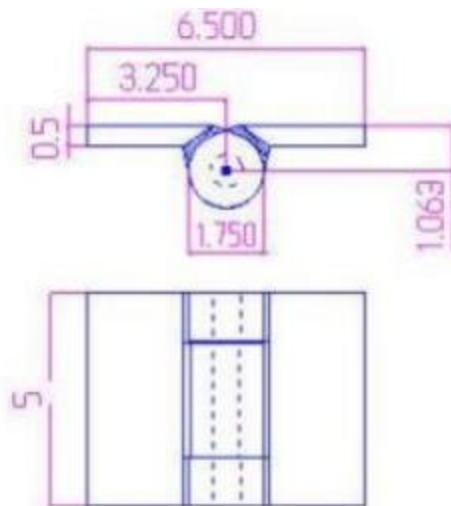

## 5" x 6 1/2" Stainless Steel Security Hinges

Model Number: 1000- 304 Security Hinge

Price: \$ On Request

- Material Type: 304L Stainless Steel
- Mount: Weld On
- Maximum Door Weight: 25,000 LBS
- Maximum Radial Load: 14,000 LBS
- Approx Width: 12 5/16"
- Height: 14"
- Leaf Thickness: 1 1/4"
- Weight: 105 LBS