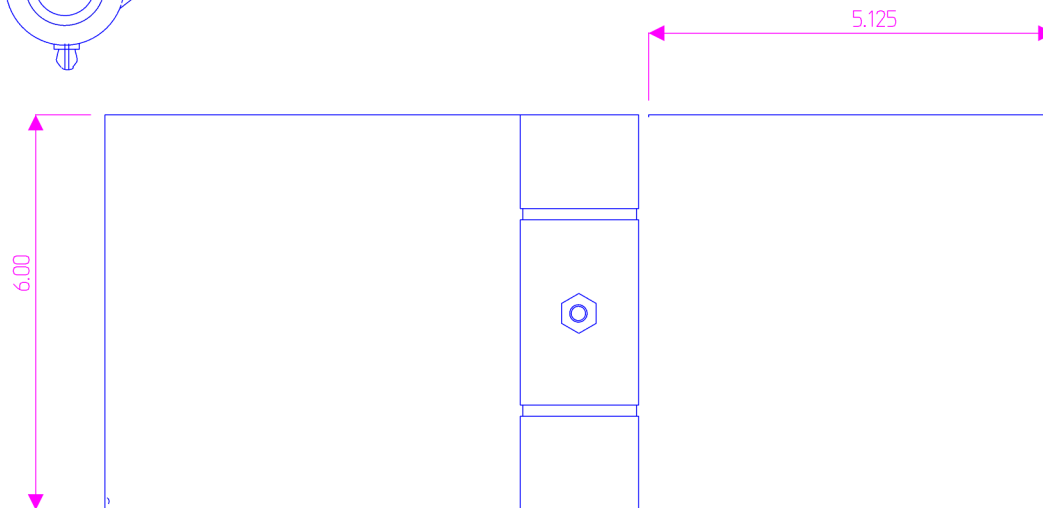

Model Number = 1200MB
 Application = Mortise
 Type = Non-Handed
 Material Type = Carbon Steel
 Maximum Door Weight = 1200 lbs.
 Mount = Weld On
 Bearing Type = Oil-Lite Bronze Bushing
 Finish = Primer
 Service = Medium Duty