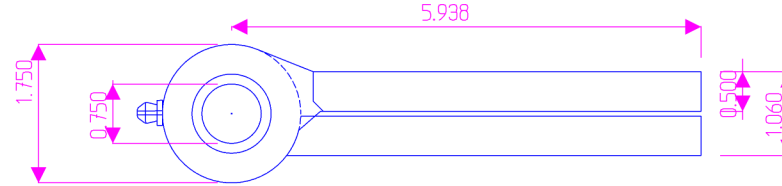

Model Number = 1200MB
 Application = Mortise
 Type = Non-Handed
 Material Type = Carbon Steel
 Maximum Door Weight = 1200 lbs.
 Mount = Weld On
 Bearing Type = Oil-Lite Bronze Bushing
 Finish = Primer
 Service = Medium Duty