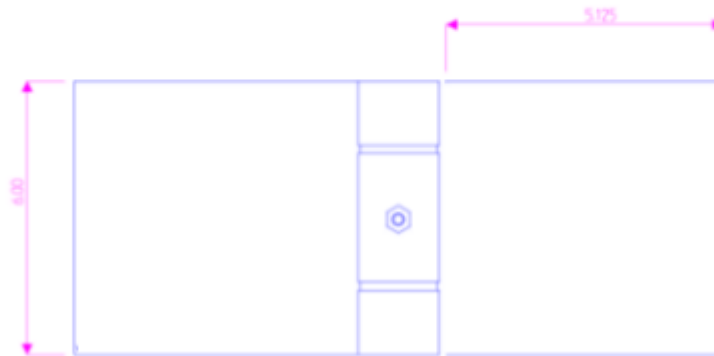

6" x 11 7/8" Stainless Steel Mortise Hinges

Model Number: 1200-304 Full
Mortise

Price: \$ 720

- Application: Mortise
- Type: Non-Handed
- Material Type: 304L Stainless Steel
- Maximum Door Weight: 1200 LBS
- Maximum Radial Load: 400 LBS
- Mount: Weld On
- Approx Width: 11 7/8"
- Height: 6"
- Bearing Type: Oil-Lite Bronze Bushings
- Finish: Plain
- Service: Medium Duty