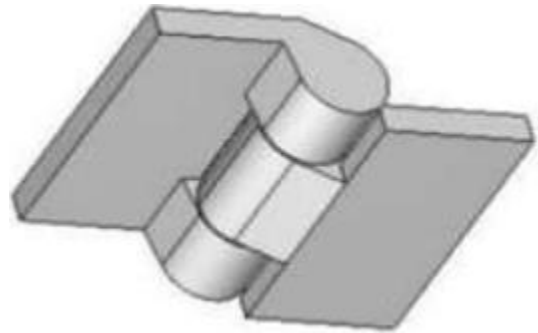

5" x 6 1/2" Stainless Steel Half Mortise Security Hinge

Model Number: 2000-304-Half
Mortise

Price: \$ 875

- Material Type: 304L Stainless Steel
- Mount: Weld On
- Type: Non-Handed
- Application: Security
- Maximum Door Weight: 2,000 LBS
- Maximum Radial Load: 800 LBS
- Approx Width: 6 1/2 "
- Height: 5"
- Weight: 7 LBS
- Leaf Thickness: 1/2"