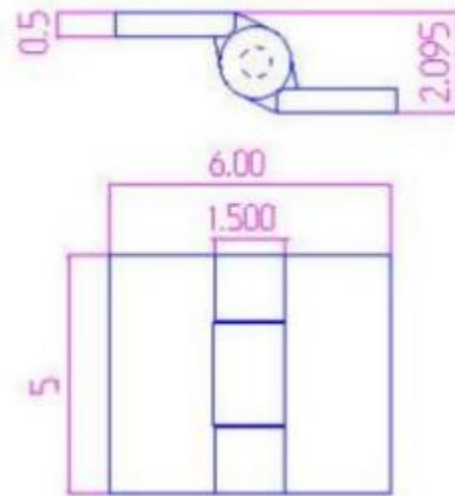

5" x 6 1/2" Stainless Steel Half Mortise Security Hinge

Model Number: 2000-304-Half
Mortise

Price: \$ 875

- Material Type: 304L Stainless Steel
- Mount: Weld On
- Type: Non-Handed
- Application: Security
- Maximum Door Weight: 2,000 LBS
- Maximum Radial Load: 800 LBS
- Approx Width: 6 1/2 "
- Height: 5"
- Weight: 7 LBS
- Leaf Thickness: 1/2"