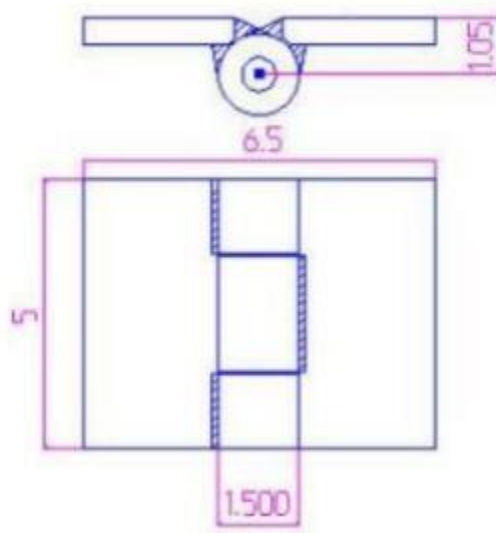

5" x 6 1/2" Stainless Steel Security Hinges

Model Number: 2000-304 Security Hinges

Price: \$ 875

- Material Type: 304L Stainless Steel
- Mount: Weld On
- Type: Non-Handed
- Application: Security
- Maximum Door Weight: 2,000 LBS
- Maximum Radial Load: 800 LBS
- Approx Width: 6 1/2"
- Height: 5"
- Leaf Thickness: 1/2"
- Weight: 7 LBS