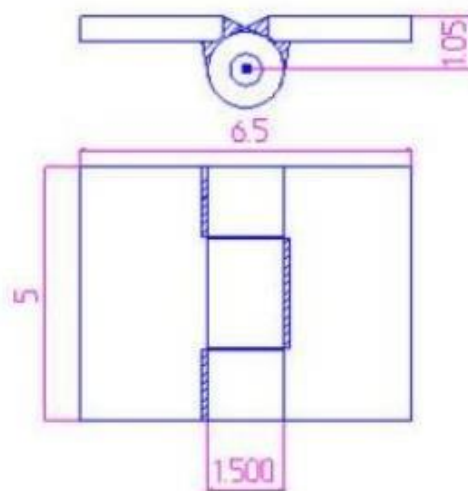

5" x 6 1/2" Stainless Steel Security Hinges

Model Number: 2000-316

Price: \$ 910

- Material Type: 316L Stainless Steel
- Mount: Weld On
- Type: Non-Handed
- Application: Security
- Maximum Door Weight: 2,000 LBS
- Maximum Radial Load: 800 LBS
- Approx Width: 6 1/2"
- Height: 5"
- Leaf Thickness: 1/2"
- Weight: 7 LBS