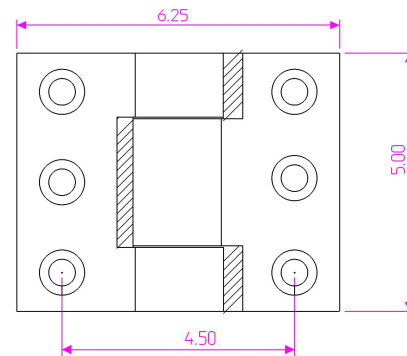

CAGE: 5NKY2

Duns # 148067614

Model Number - 2000 Full Mortise
Type - Non-Handed
Material Type - Carbon Steel
Maximum Door Weight - 2000 lbs.
Maximum Radial Load - 800 LBS
Mount - Bolt-On
Finish - Primer