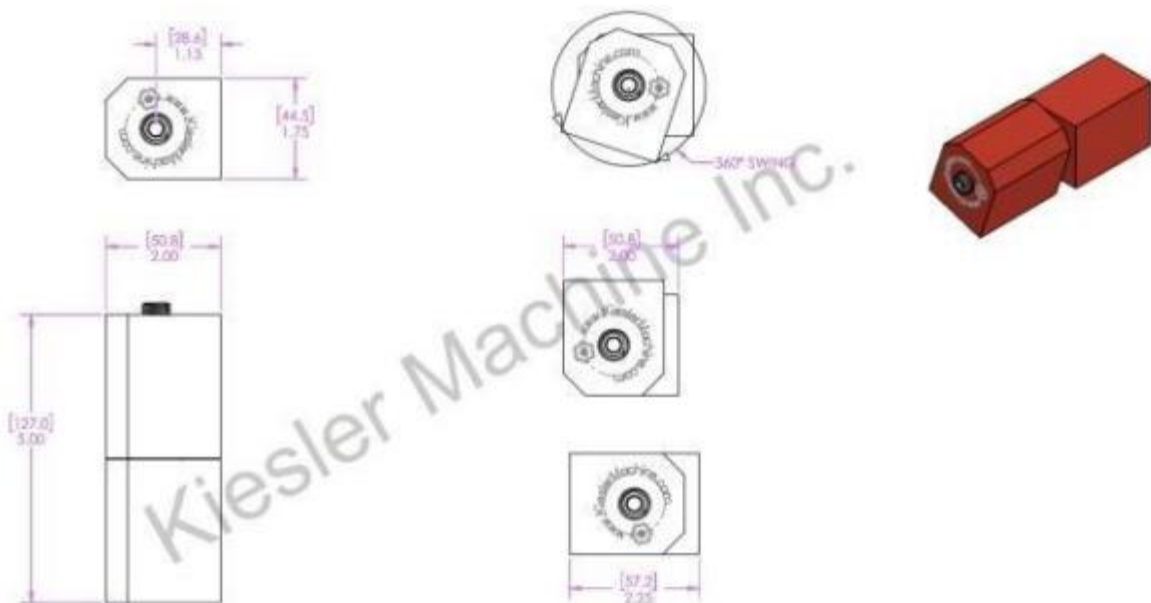

6" x 2 x 2 1/2" Barrel Hinge

Model Number: 2100KB

Price: \$ 520

- Material Type: Mild steel, 316L stainless steel or 304L stainless steel
- Maximum Vertical Load: 4,000 LBS
- Maximum Radial Load: 1,630 LBS
- Approx. Width: 2 x 2.504"
- Height: 6"
- Weight: 8.5 LBS
- Mounting: Weld-on