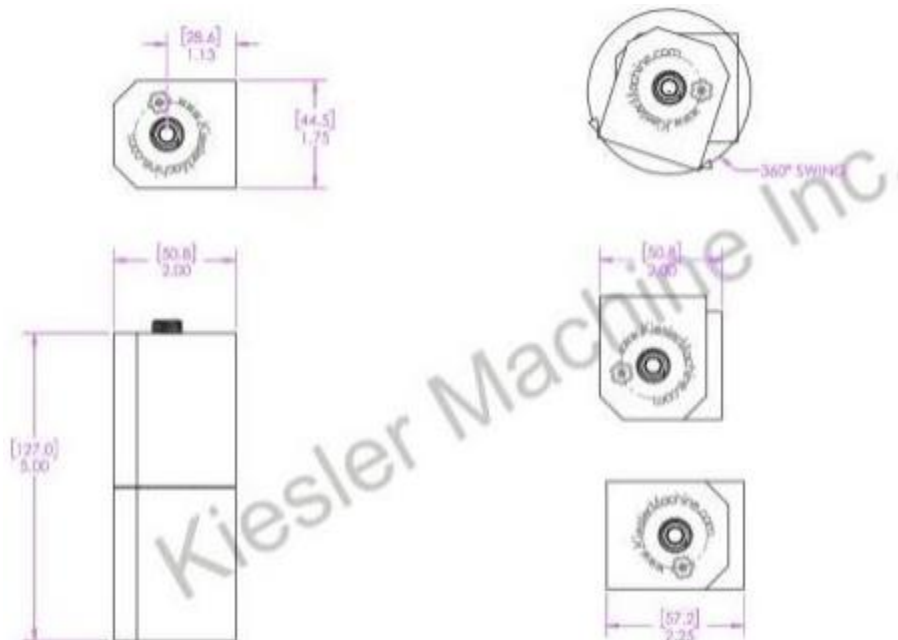

## 6"x 2 x 2.50" Heavy Duty Barrel Hinge

Model Number: 2100KB-304

Price: \$ 865

- Material Type: 304L stainless steel
- Maximum Vertical Load: 4,000 LBS
- Maximum Radial Load: 1,630 LBS
- Approx. Width: 2 x 2.504"
- Height: 6"
- Weight: 8.5 LBS
- Mounting: Weld-on