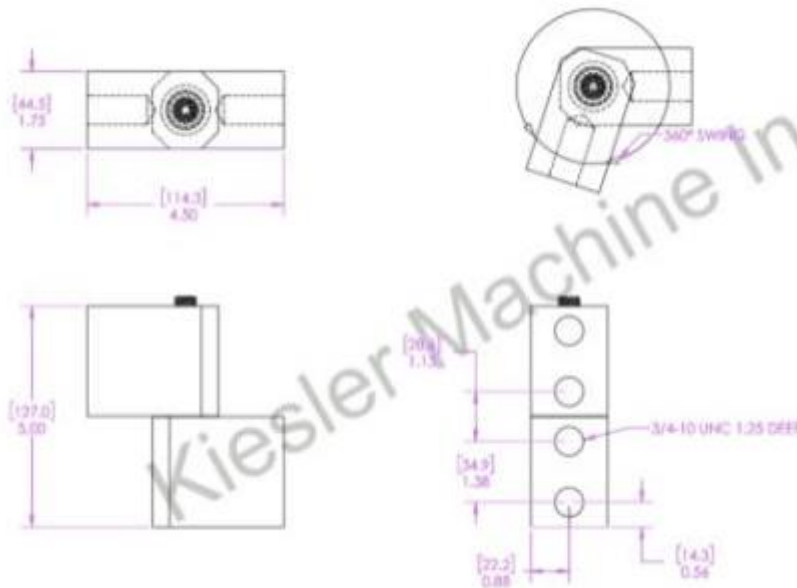

## 6"x 4" Extended Barrel Hinge

Model Number: 2100KS-304

Price: \$ 950

- Material Type: 304L Stainless Steel
- Maximum Vertical Load: 4,000 LBS
- Maximum Radial Load: 1,630 LBS
- Approx. Width: 4"
- Height: 6"
- Weight: 12 LBS