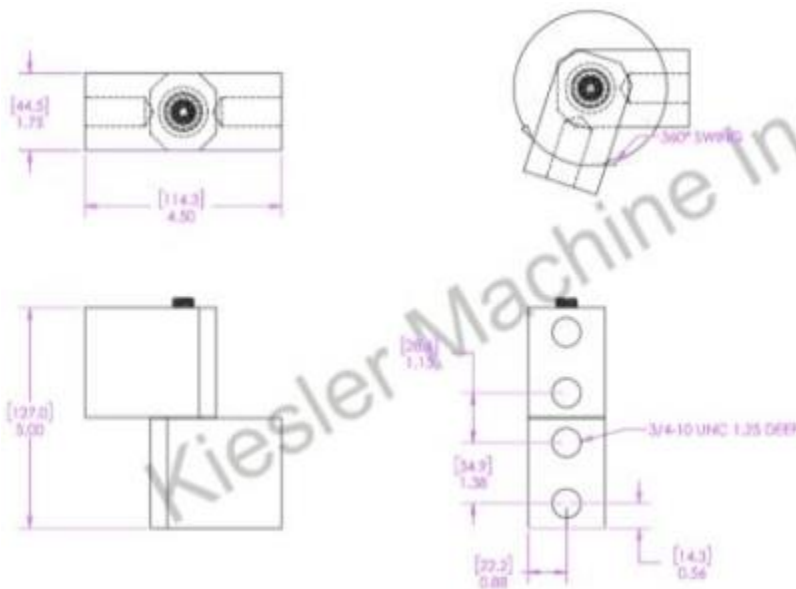

6" x 4" Extended Barrel Hinge

Model Number: 2100KS-316

Price: \$ 990

- Material Type: 316L Stainless Steel
- Maximum Vertical Load: 4,000 LBS
- Maximum Radial Load: 1,630 LBS
- Approx. Width: 4"
- Height: 6"
- Weight: 12 LBS