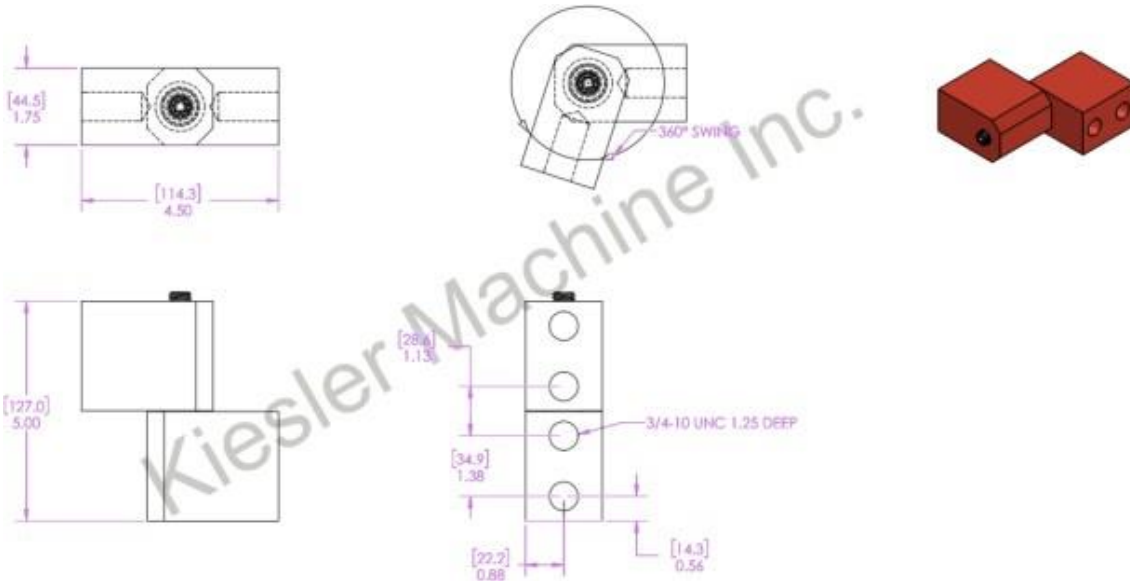

## 6" x 2 x 5" Barrel Hinge

Model Number: 2100KS

Price: \$ 560

- Material Type: Carbon Steel
- Maximum Vertical Load: 4000 LBS
- Maximum Radial Load: 1630 LBS
- Approx. Width: 2.5"
- Height: 6"
- Weight: 17 LBS