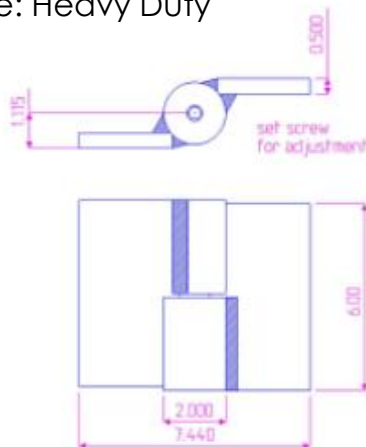

## 6" x 7 7/16" Heavy Duty Half Mortise Hinge

Model Number: 2100LH-304 Half Mortise

Price: \$ 935

- Application: Half Mortise
- Type: Left-Handed
- Material Type: 304L Stainless Steel
- Maximum Door Weight: 4000 LBS
- Maximum Radial Load: 1630 LBS
- Mount: Weld On
- Approximately Width: 7 7/16"
- Weight: 13 LBS
- Height: 6"
- Bearing Type: Needle & Thrust Bearings
- Finish: Plain
- Service: Heavy Duty