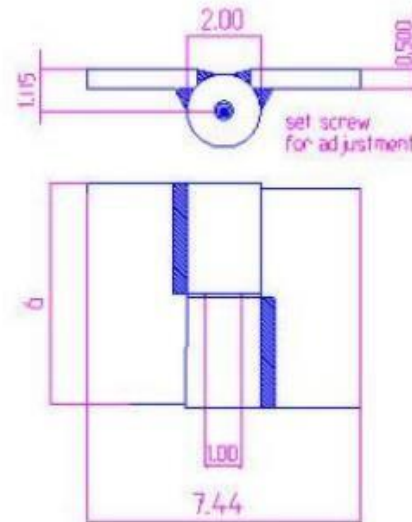

6" x 7 7/16" Stainless Steel Heavy Duty Hinges

Model Number: 2100 LH-304

Price: \$ 935

- Material Type: 304L Stainless Steel
- Mount: Weld On
- Maximum Door Weight: 4,000 LBS
- Maximum Radial Load: 1,630 LBS
- Approx. Width: 7 7/16"
- Height: 6"
- Leaf Thickness: 1/2"
- Weight: 13 LBS