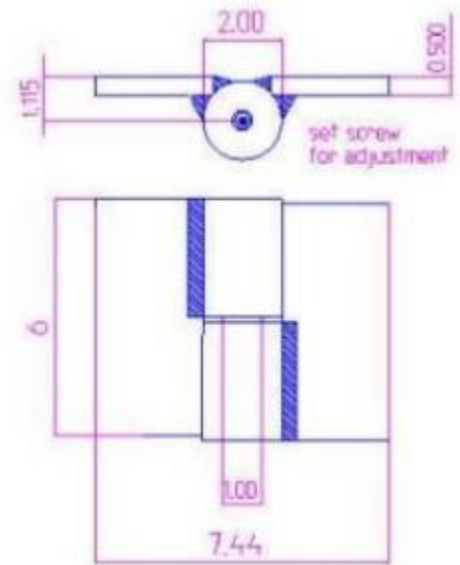

6" x 7 7/16" Stainless Steel Heavy Duty Hinges

Model Number: 2100LH-316

Price: \$ 970

- Material Type: 316L Stainless Steel
- Mount: Weld On
- Maximum Door Weight: 4,000 LBS
- Maximum Radial Load: 1,630 LBS
- Approx Width: 7 7/16"
- Height: 6"
- Leaf Thickness: 1/2"
- Weight: 13 LBS