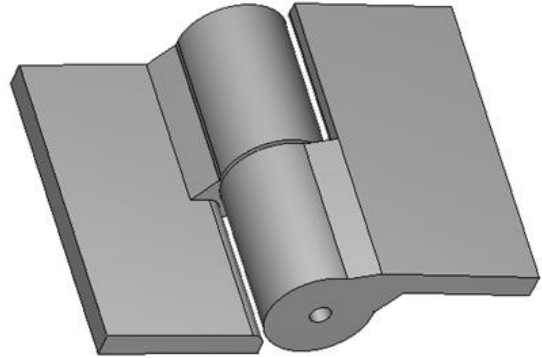

6" x 7 7/16" Stainless Steel Heavy Duty Hinges

Model Number: 2100LH-316

Price: \$ 970

- Material Type: 316L Stainless Steel
- Mount: Weld On
- Maximum Door Weight: 4,000 LBS
- Maximum Radial Load: 1,630 LBS
- Approx Width: 7 7/16"
- Height: 6"
- Leaf Thickness: 1/2"
- Weight: 13 LBS