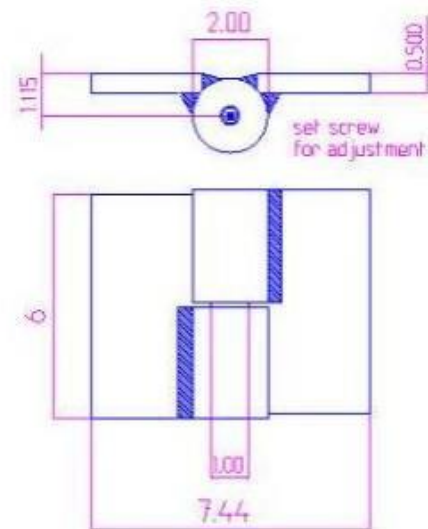

6" x 7 7/16" Stainless Steel Heavy Duty Hinges

Model Number: 2100 RH-316

Price: \$ 970

- Material Type: 316L Stainless Steel
- Mount: Weld On
- Maximum Door Weight: 4,000 LBS
- Maximum Radial Load: 1,630 LBS
- Approx Width: 7 7/16"
- Height: 6"
- Leaf Thickness: 1/2"
- Weight: 13 LBS