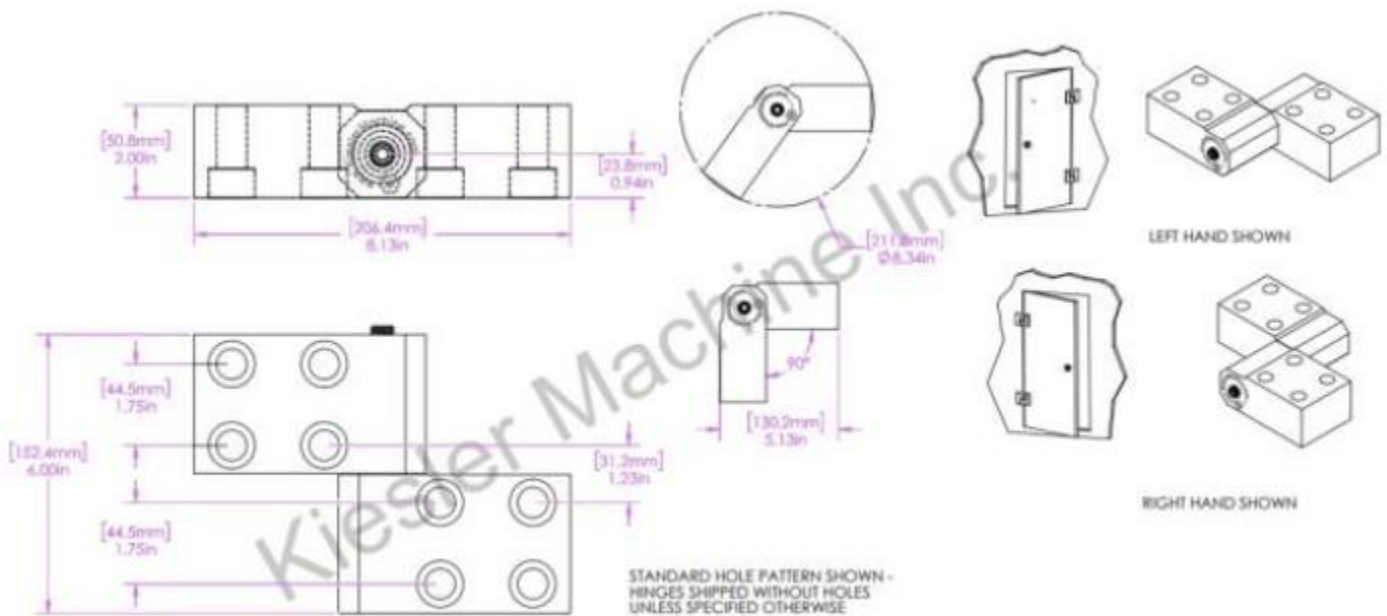

6"x 4" Model K Hinge

Model Number: 2100-K-LH-304

Price: \$ 960

- Material Type: 304L Stainless Steel
- Maximum Vertical Load: 4,000 LBS
- Maximum Radial Load: 1,630 LBS
- Approx. Width: 4"
- Height: 6"
- Leaf Thickness: 1/2"
- Weight: 12 LBS