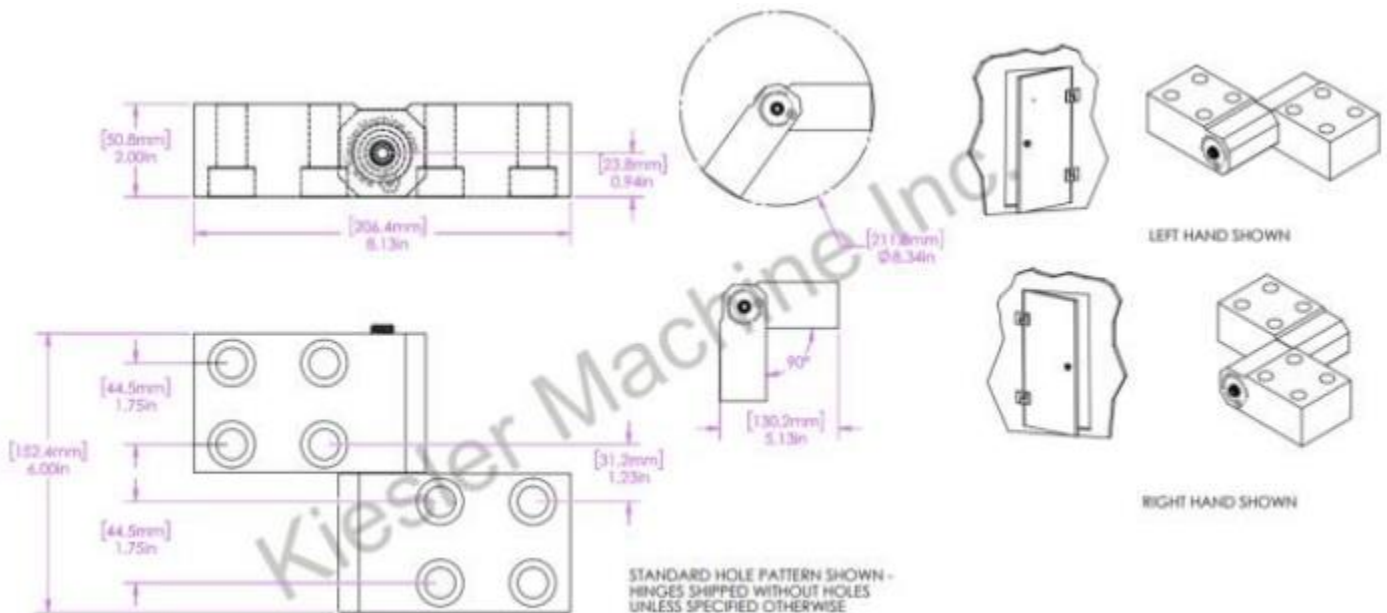

6"x 4" Model K Hinge

Model Number: 2100-K-RH-304

Price: \$ 960

- Material Type: 304L Stainless Steel
- Maximum Vertical Load: 4,000 LBS
- Maximum Radial Load: 1,630 LBS
- Approx. Width: 4"
- Height: 6"
- Leaf Thickness: 1/2"
- Weight: 12 LBS