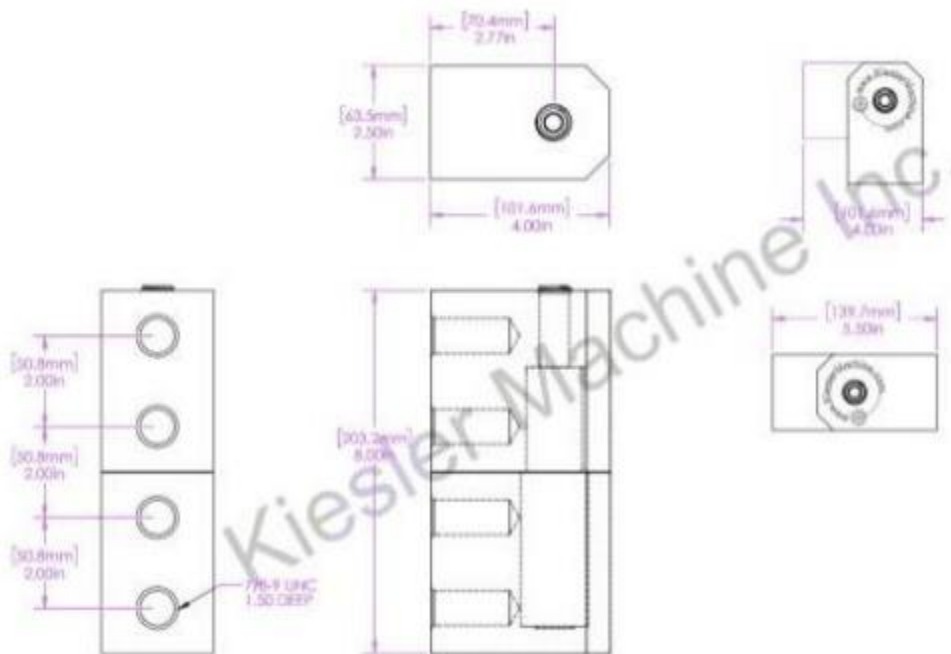

8"x 5.5" Extended Barrel Hinges

Model Number: 2125KS-304

Price: \$ 1635

- Material Type: 304L Stainless Steel
- Maximum Vertical Load: 8,000 LBS
- Maximum Radial Load: 3,300 LBS
- Approx. Width: 5.5"
- Height: 8"
- Weight: 21 LBS