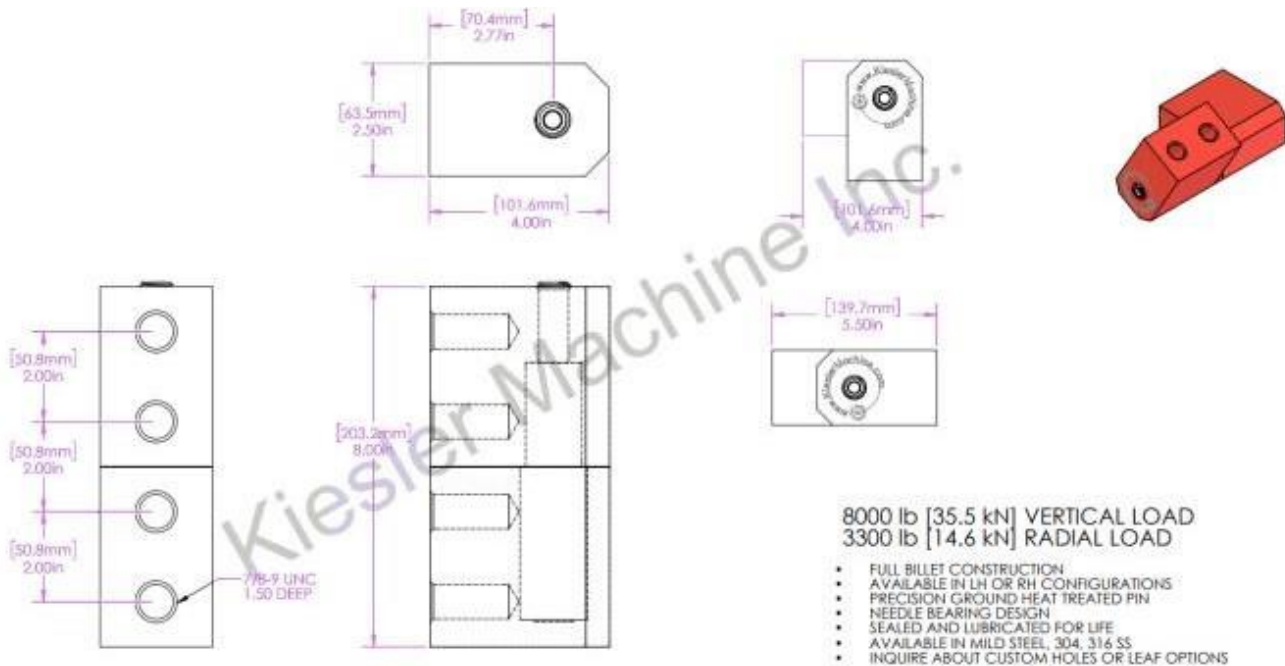

## 8" x 2 1/2 x 4" Barrel Hinge

Model Number: 2125KS

Price: \$ 915

- Material Type: Carbon Steel
- Maximum Vertical Load: 8000 LBS
- Maximum Radial Load: 3300 LBS
- Approx. Width: 2 1/2 4"
- Height: 8"
- Weight: 23 LBS