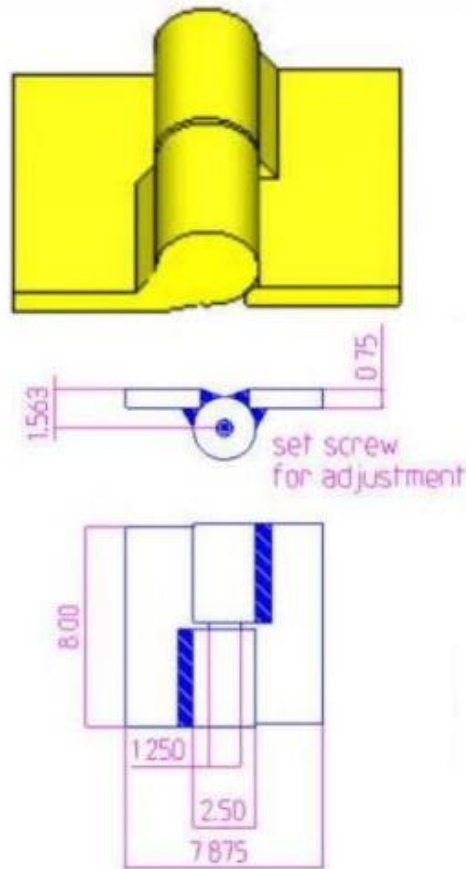

## 8" x 7 7/8" Carbon Steel Heavy Duty Hinge

Model Number: 2125LH-ZINC

Price: \$ 1135

- Material Type: Carbon Steel
- Finish: Zinc Plated
- Mount: Weld On
- Maximum Door Weight: 8,000 LBS
- Maximum Radial Load: 3,300 LBS
- Approx Width: 7 7/8"
- Height: 8"
- Leaf Thickness: 3/4"
- Weight: 23 LBS