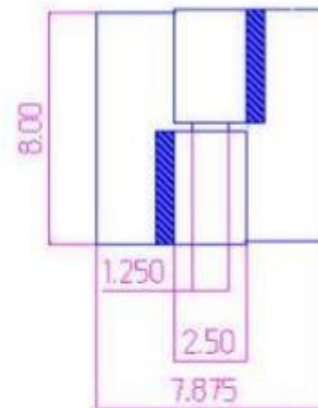

8" x 7 7/8" Stainless Steel Heavy Duty Hinge

Model Number: 2125 RH-316

Price: \$ 1720

- Material Type: 316L Stainless Steel
- Mount: Weld On
- Maximum Door Weight: 8,000 LBS
- Maximum Radial Load: 3,300 LBS
- Approx. Width: 7 7/8"
- Height: 8"
- Leaf Thickness: 3/4"
- Weight: 23 LBS