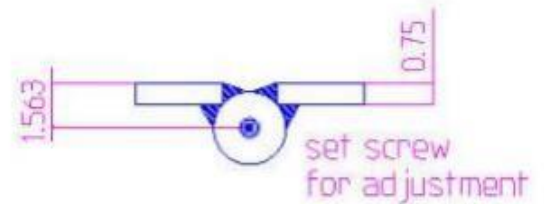

8" x 7 7/8" Stainless Steel Heavy Duty Hinge

Model Number: 2125 RH-316

Price: \$ 1720

- Material Type: 316L Stainless Steel
- Mount: Weld On
- Maximum Door Weight: 8,000 LBS
- Maximum Radial Load: 3,300 LBS
- Approx. Width: 7 7/8"
- Height: 8"
- Leaf Thickness: 3/4"
- Weight: 23 LBS