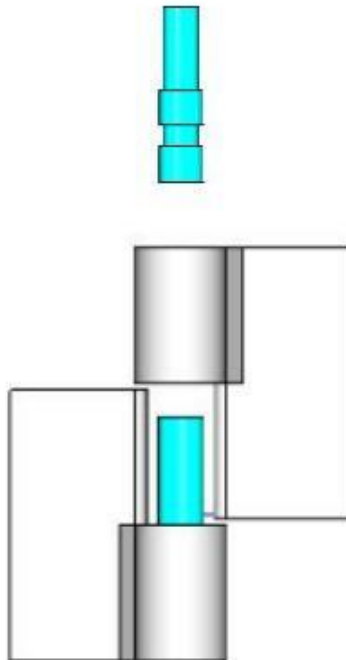

8" x 7 7/8" Stainless Steel Heavy Duty Hinge

Model Number: 2125 RH-316

Price: \$ 1720

- Material Type: 316L Stainless Steel
- Mount: Weld On
- Maximum Door Weight: 8,000 LBS
- Maximum Radial Load: 3,300 LBS
- Approx. Width: 7 7/8"
- Height: 8"
- Leaf Thickness: 3/4"
- Weight: 23 LBS