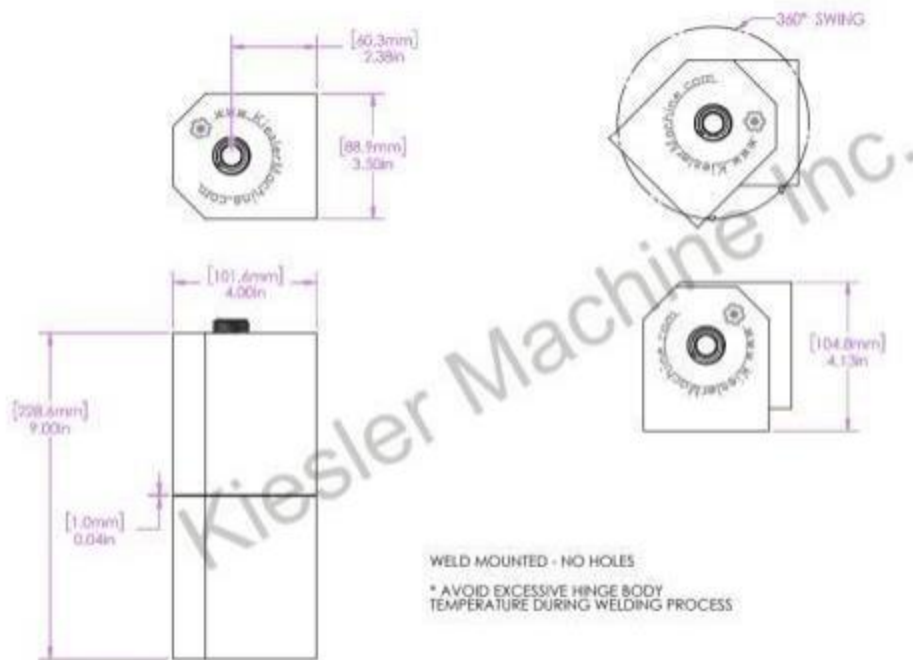

9" x 3 1/2 x 4" Barrel Hinge

Model Number: 2150KB

Price: \$ 1305

- Material Type: Carbon Steel
- Maximum Vertical Load: 13,000 LBS
- Maximum Radial Load: 6,820 LBS
- Approx. Width: 3.5 x 4"
- Height: 9"
- Weight: 36 LBS
- Mounting: Weld-on