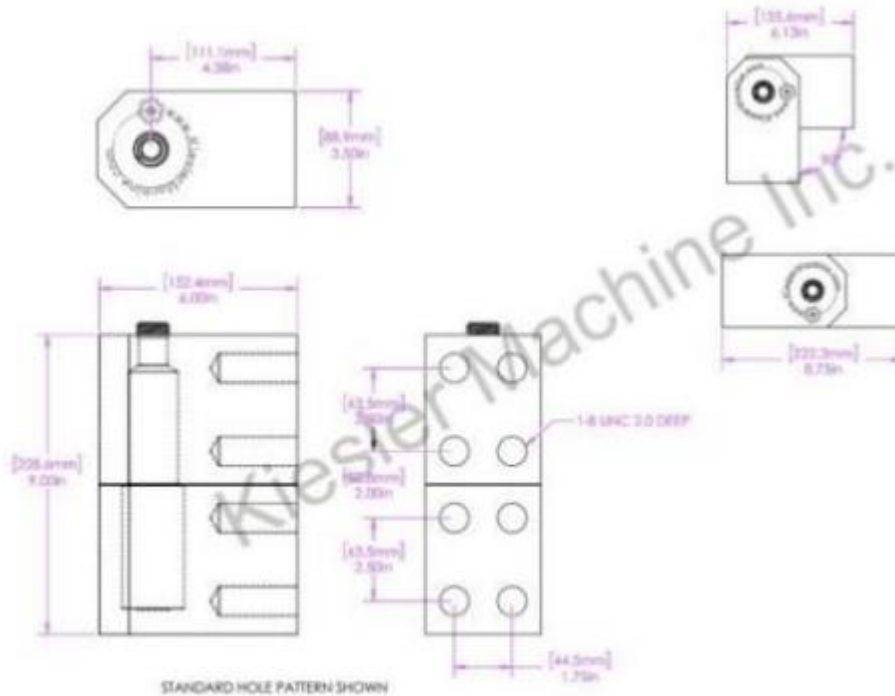

## 9"x 8.75" Extended Barrel Hinges

Model Number: 2150KS-304

Price: \$ 2485

- Material Type: 304L Stainless Steel
- Maximum Vertical Load: 13,000 LBS
- Maximum Radial Load: 6,820 LBS
- Approx. Width: 8.75"
- Height: 9"
- Weight: 47 LBS