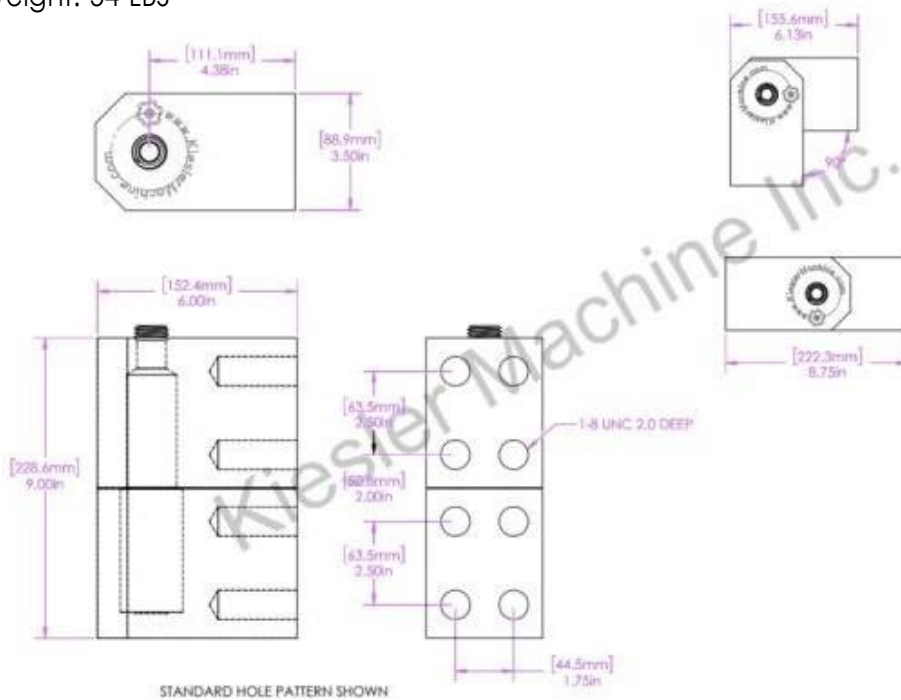

## 9" x 3 1/2 x 6" Barrel Hinge

Model Number: 2150KS

Price: \$ 1380

- Material Type: Carbon Steel
- Maximum Vertical Load: 13000 LBS
- Maximum Radial Load: 6820 LBS
- Approx. Width: 3 1/2 6"
- Height: 9"
- Weight: 54 LBS