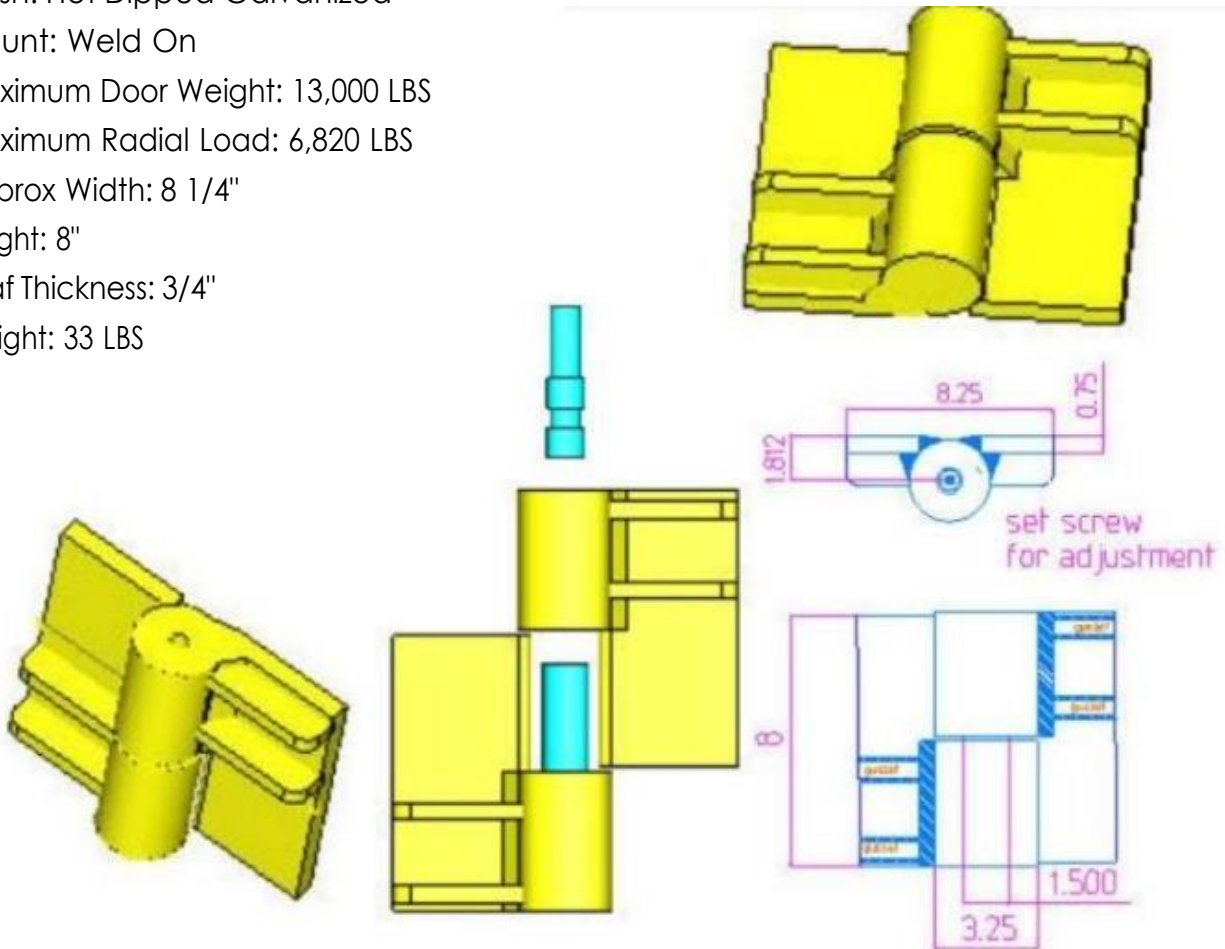

## 8" x 8 1/4" Carbon Steel Heavy Duty Hinge

Model Number: 2150LH-GALV

Price: \$ 1925

- Material Type: Carbon Steel
- Finish: Hot Dipped Galvanized
- Mount: Weld On
- Maximum Door Weight: 13,000 LBS
- Maximum Radial Load: 6,820 LBS
- Approx Width: 8 1/4"
- Height: 8"
- Leaf Thickness: 3/4"
- Weight: 33 LBS