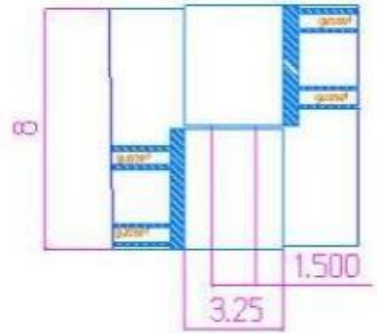

8" x 8 1/4" Stainless Steel Heavy Duty Hinges

Model Number: 2150 RH-304

Price: \$ 2475

- Material Type: 304L Stainless Steel
- Mount: Weld On
- Maximum Door Weight: 13,000 LBS
- Maximum Radial Load: 6,820 LBS
- Approx. Width: 8 1/4"
- Height: 8"
- Leaf Thickness: 3/4"
- Weight: 33 LBS