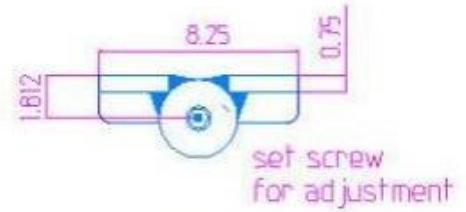

8" x 8 1/4" Stainless Steel Heavy Duty Hinges

Model Number: 2150 RH-304

Price: \$ 2475

- Material Type: 304L Stainless Steel
- Mount: Weld On
- Maximum Door Weight: 13,000 LBS
- Maximum Radial Load: 6,820 LBS
- Approx. Width: 8 1/4"
- Height: 8"
- Leaf Thickness: 3/4"
- Weight: 33 LBS