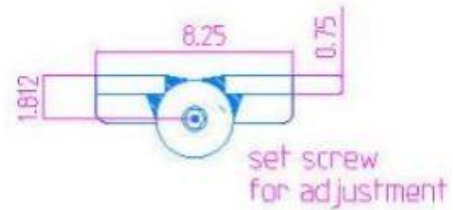

8" x 8 1/4" Stainless Steel Heavy Duty Hinges

Model Number: 2150 RH-316

Price: \$ 2520

- Material Type: 316L Stainless Steel
- Mount: Weld On
- Maximum Door Weight: 13,000 LBS
- Maximum Radial Load: 6,820 LBS
- Approx. Width: 8 1/4"
- Height: 8"
- Leaf Thickness: 3/4"
- Weight: 33 LBS