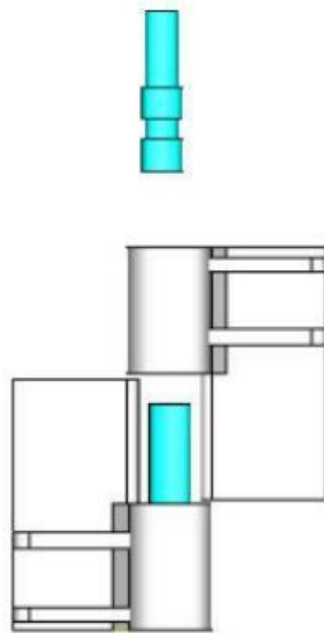

8" x 8 1/4" Stainless Steel Heavy Duty Hinges

Model Number: 2150 RH-316

Price: \$ 2520

- Material Type: 316L Stainless Steel
- Mount: Weld On
- Maximum Door Weight: 13,000 LBS
- Maximum Radial Load: 6,820 LBS
- Approx. Width: 8 1/4"
- Height: 8"
- Leaf Thickness: 3/4"
- Weight: 33 LBS