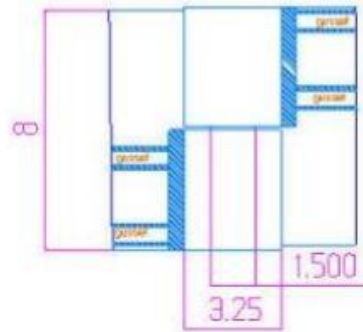

8" x 8 1/4" Stainless Steel Heavy Duty Hinges

Model Number: 2150 RH-316

Price: \$ 2520

- Material Type: 316L Stainless Steel
- Mount: Weld On
- Maximum Door Weight: 13,000 LBS
- Maximum Radial Load: 6,820 LBS
- Approx. Width: 8 1/4"
- Height: 8"
- Leaf Thickness: 3/4"
- Weight: 33 LBS