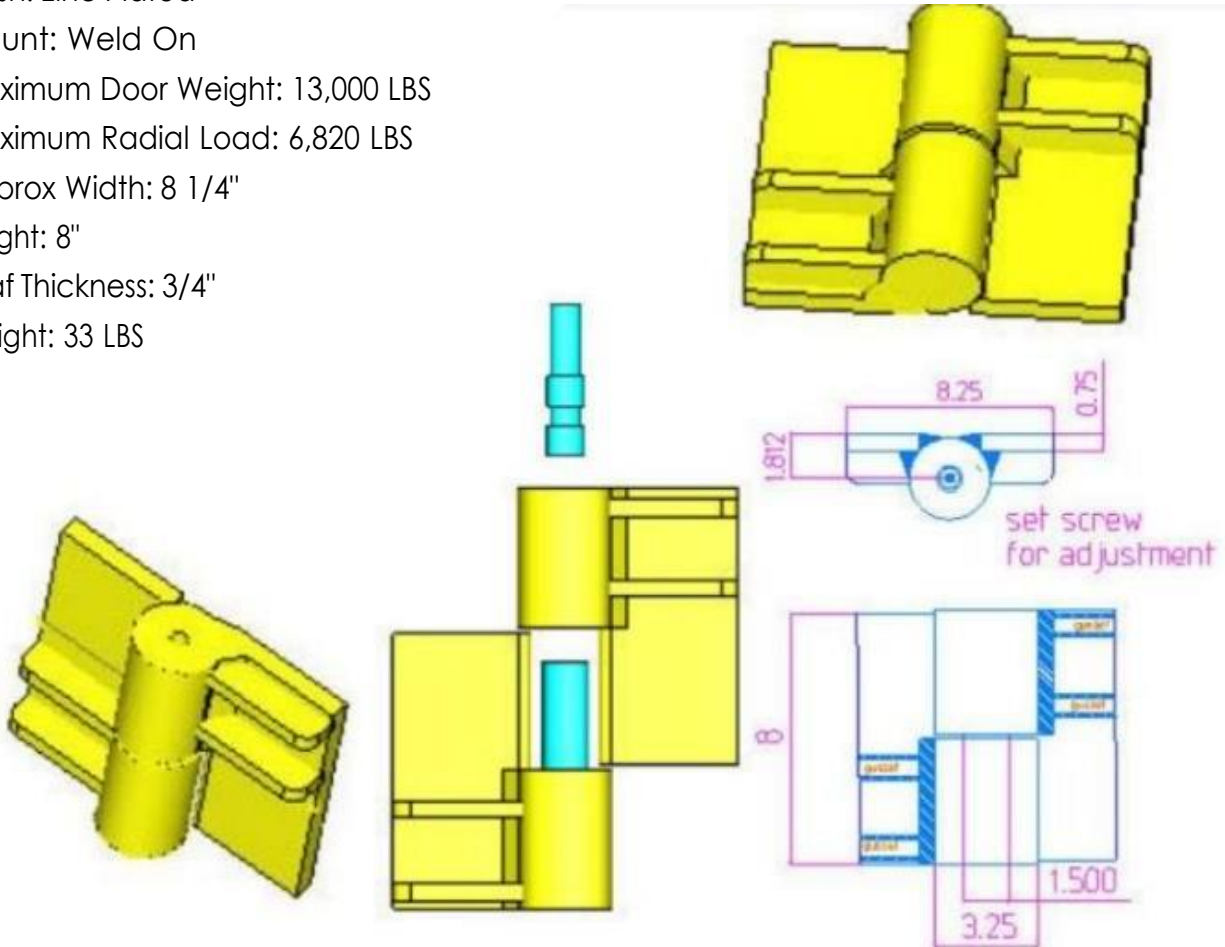

8" x 8 1/4" Carbon Steel Heavy Duty Hinge

Model Number: 2150RH-ZINC

Price: \$ 1550

- Material Type: Carbon Steel
- Finish: Zinc Plated
- Mount: Weld On
- Maximum Door Weight: 13,000 LBS
- Maximum Radial Load: 6,820 LBS
- Approx Width: 8 1/4"
- Height: 8"
- Leaf Thickness: 3/4"
- Weight: 33 LBS