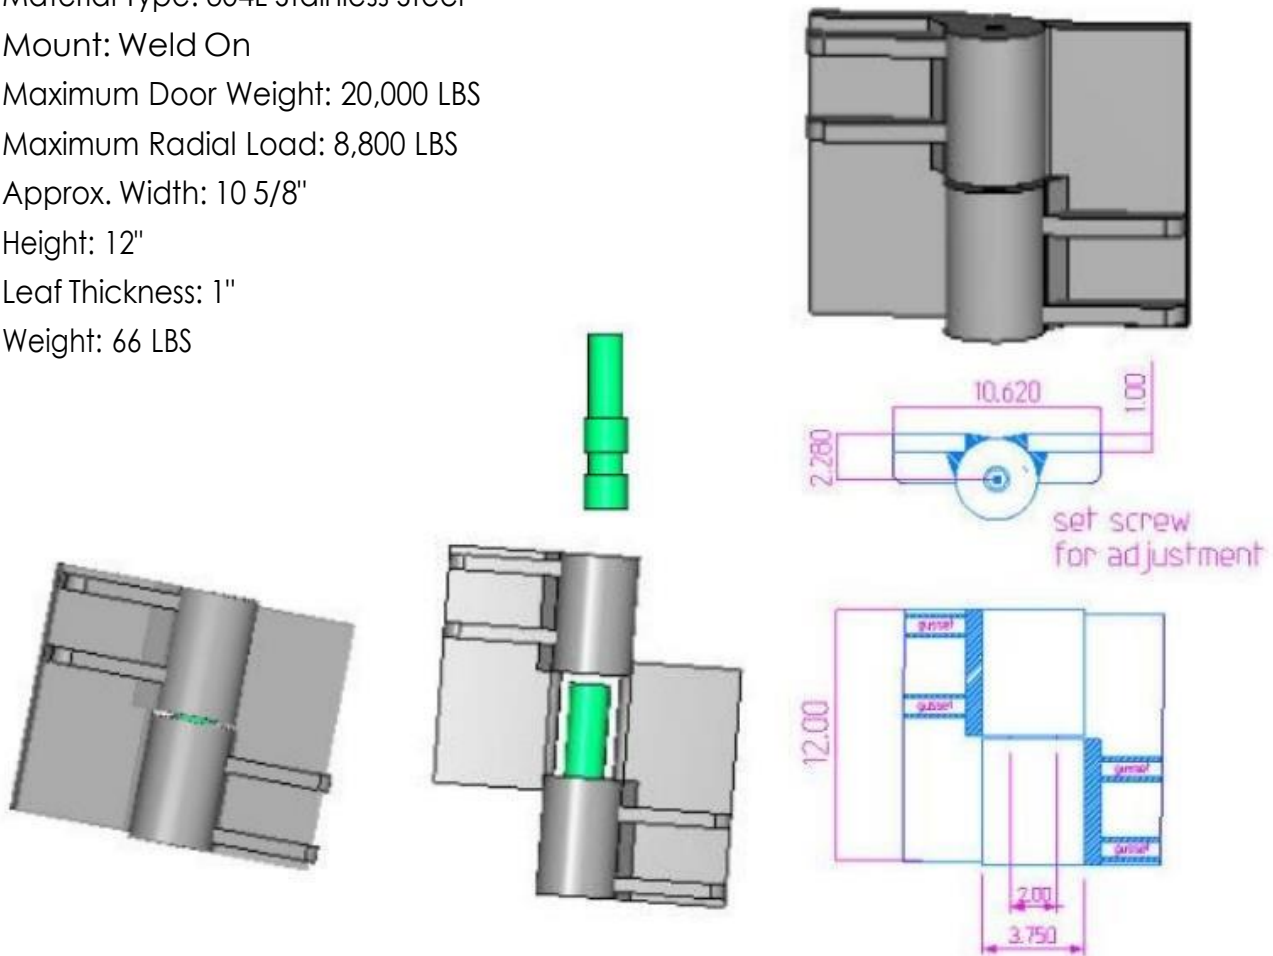

12" x 10 5/8" Stainless Steel Heavy Duty Hinges

Model Number: 2200 LH-304

Price: \$ 4300

- Material Type: 304L Stainless Steel
- Mount: Weld On
- Maximum Door Weight: 20,000 LBS
- Maximum Radial Load: 8,800 LBS
- Approx. Width: 10 5/8"
- Height: 12"
- Leaf Thickness: 1"
- Weight: 66 LBS