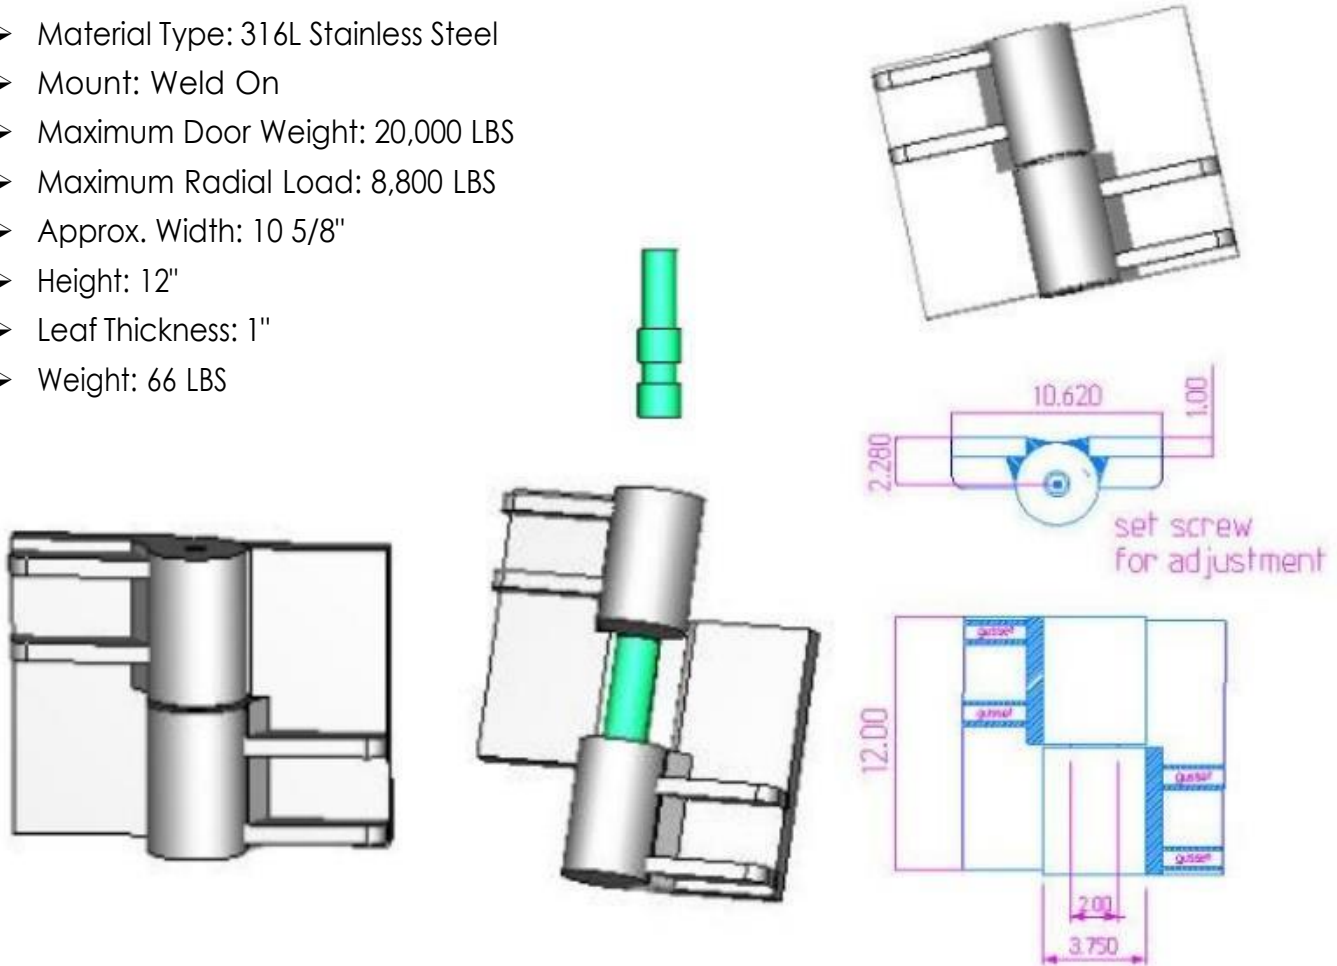

12" x 10 5/8" Stainless Steel Heavy Duty Hinges

Model Number: 2200 LH-316

Price: \$ 4400

- Material Type: 316L Stainless Steel
- Mount: Weld On
- Maximum Door Weight: 20,000 LBS
- Maximum Radial Load: 8,800 LBS
- Approx. Width: 10 5/8"
- Height: 12"
- Leaf Thickness: 1"
- Weight: 66 LBS