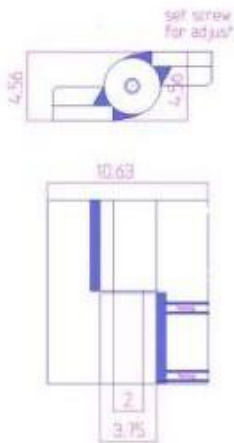

12" x 10 5/8" Heavy Duty Half Mortise Hinge

Model Number: 2200LH Half Mortise

Price: \$ 2450

- Application: Half Mortise
- Type: Left-Hand
- Material Type: Carbon Steel
- Maximum Door Weight: 20,000 lbs.
- Maximum Radial Load: 8,800 lbs.
- Mount: Weld-On or Bolt-on
- Approximate Width: 10 5/8"
- Height: 12"
- Weight: 66 lbs.
- Service: Heavy Duty