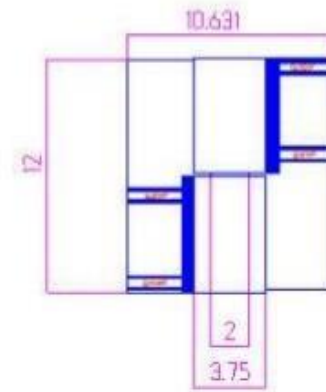

# 12" x 10 5/8" Stainless Steel Heavy Duty Hinges

Model Number: 2200 RH-316

Price: \$ 4400

- Material Type: 316L Stainless Steel
- Mount: Weld On
- Maximum Door Weight: 20,000 LBS
- Maximum Radial Load: 8,800 LBS
- Approx. Width: 10 5/8"
- Height: 12"
- Leaf Thickness: 1"
- Weight: 66 LBS