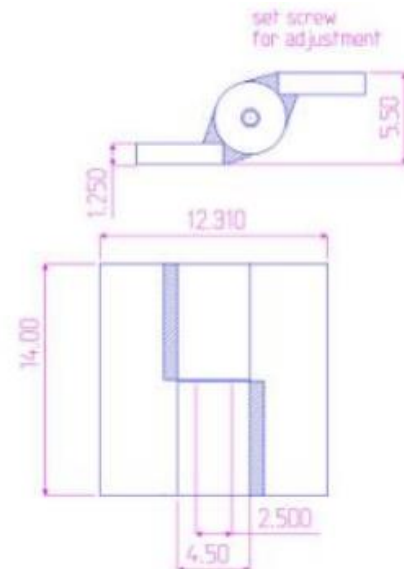

14" x 12 5/16" Heavy Duty Half Mortise Hinge

Model Number: 2250LH-304 Half
Mortise

Price: \$ On Request

- Application: Half Mortise
- Type: Left-Hand
- Material Type: 304L Stainless Steel
- Maximum Door Weight: 25,000 lbs.
- Maximum Radial Load: 14,000 lbs.
- Mount: Weld-On or Bolt-On
- Approximate Width: 12 5/16"
- Height: 14"
- Weight: 105 lbs.
- Bearing Type: Needle & Thrust Bearings
- Finish: Plain
- Service: Heavy Duty