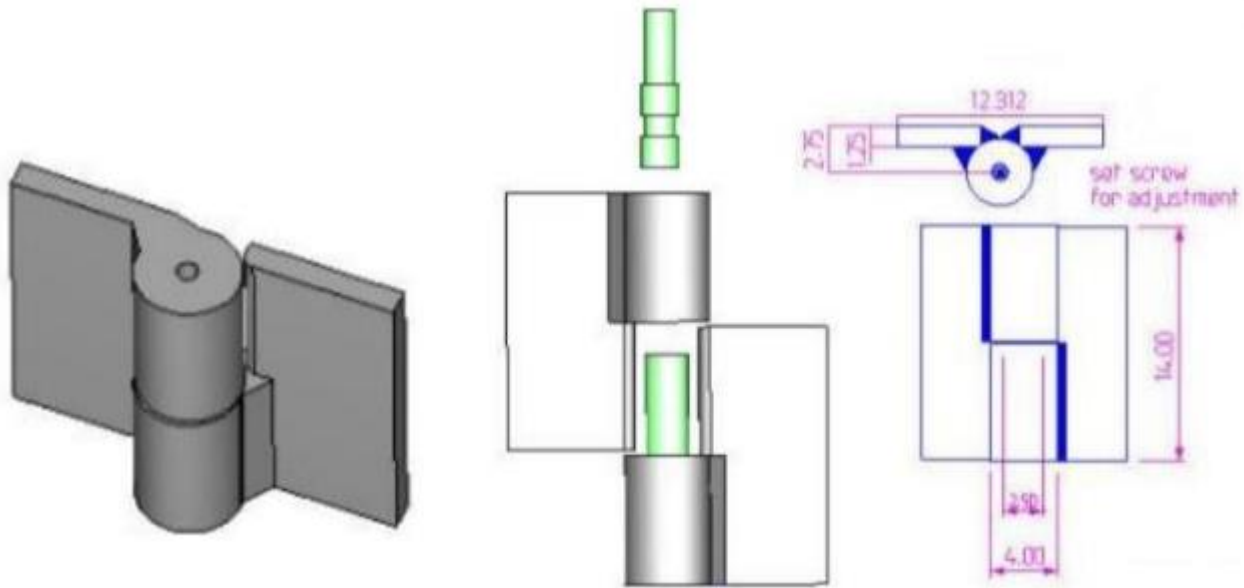

# 14" x 12 5/16" Stainless Steel Heavy Duty Hinges

Model Number: 2250LH-304

Price: \$ On Request

- Material Type: 304L Stainless Steel
- Mount: Weld On
- Maximum Door Weight: 25,000 LBS
- Maximum Radial Load: 14,000 LBS
- Approx Width: 12 5/16"
- Height: 14"
- Leaf Thickness: 1 1/4"
- Weight: 105 LBS