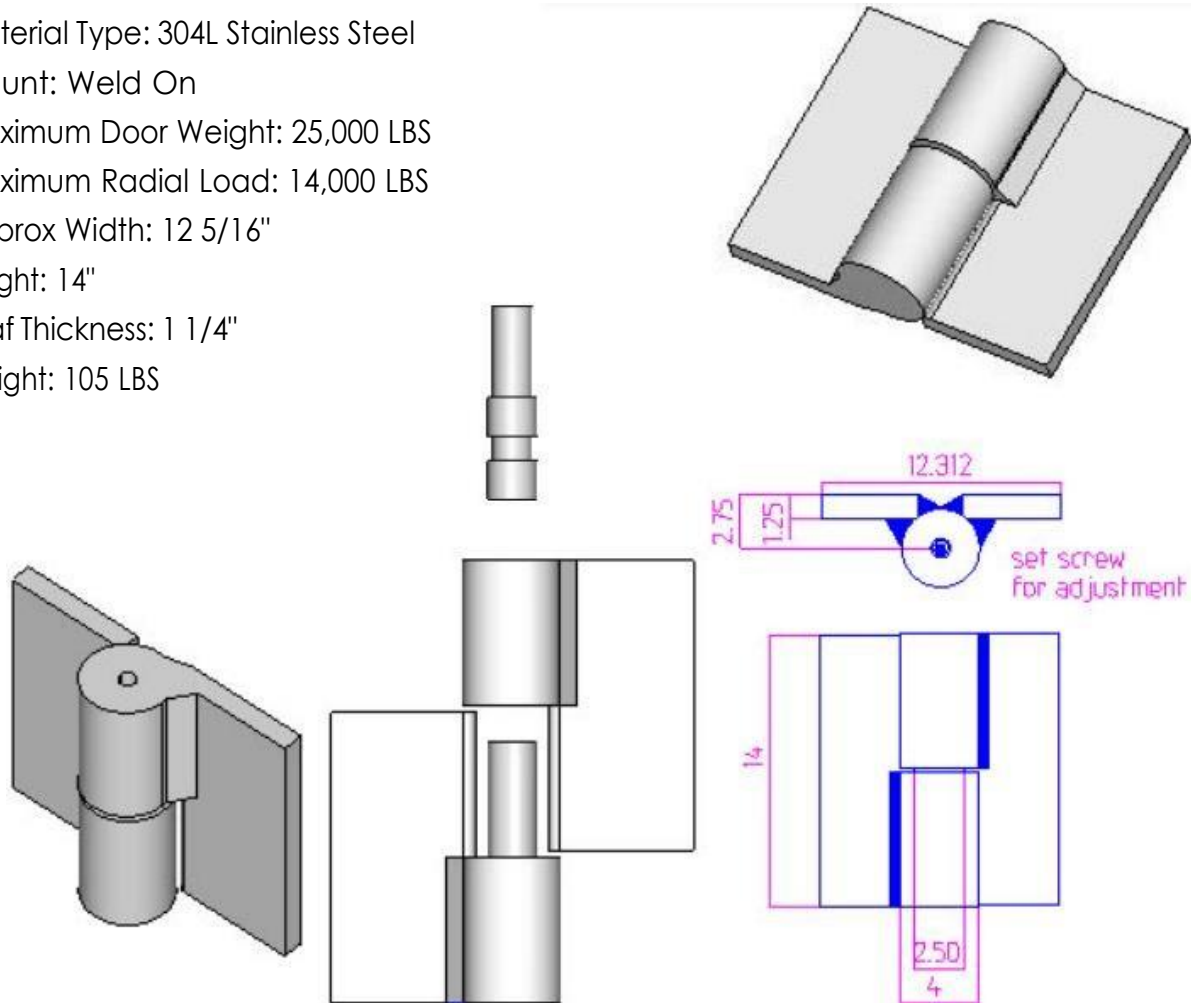

14" x 12 5/16" Stainless Steel Heavy Duty Hinges

Model Number: 2250 RH-304

Price: \$ POR (PRICE ON REQUEST)

- Material Type: 304L Stainless Steel
- Mount: Weld On
- Maximum Door Weight: 25,000 LBS
- Maximum Radial Load: 14,000 LBS
- Approx Width: 12 5/16"
- Height: 14"
- Leaf Thickness: 1 1/4"
- Weight: 105 LBS