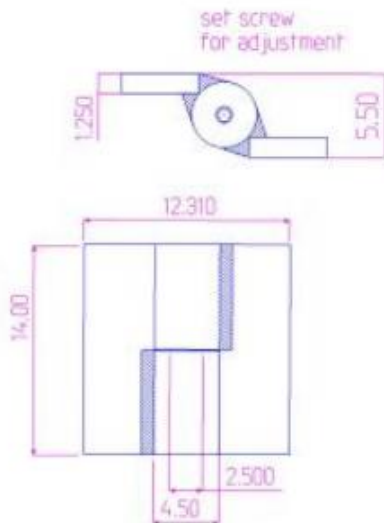

## 14" x 12 5/16" Heavy Duty Half Mortise Hinge

Model Number: 2250RH-304 Half  
Mortise

Price: \$ On Request

- Application: Half Mortise
- Type: Right-Hand
- Material Type: 304L Stainless Steel
- Maximum Door Weight: 25,000 lbs.
- Maximum Radial Load: 14,000 lbs.
- Mount: Weld-On or Bolt-On
- Approximate Width: 12 5/16"
- Height: 14"
- Weight: 105 lbs.
- Bearing Type: Needle & Thrust Bearings
- Finish: Plain
- Service: Heavy Duty