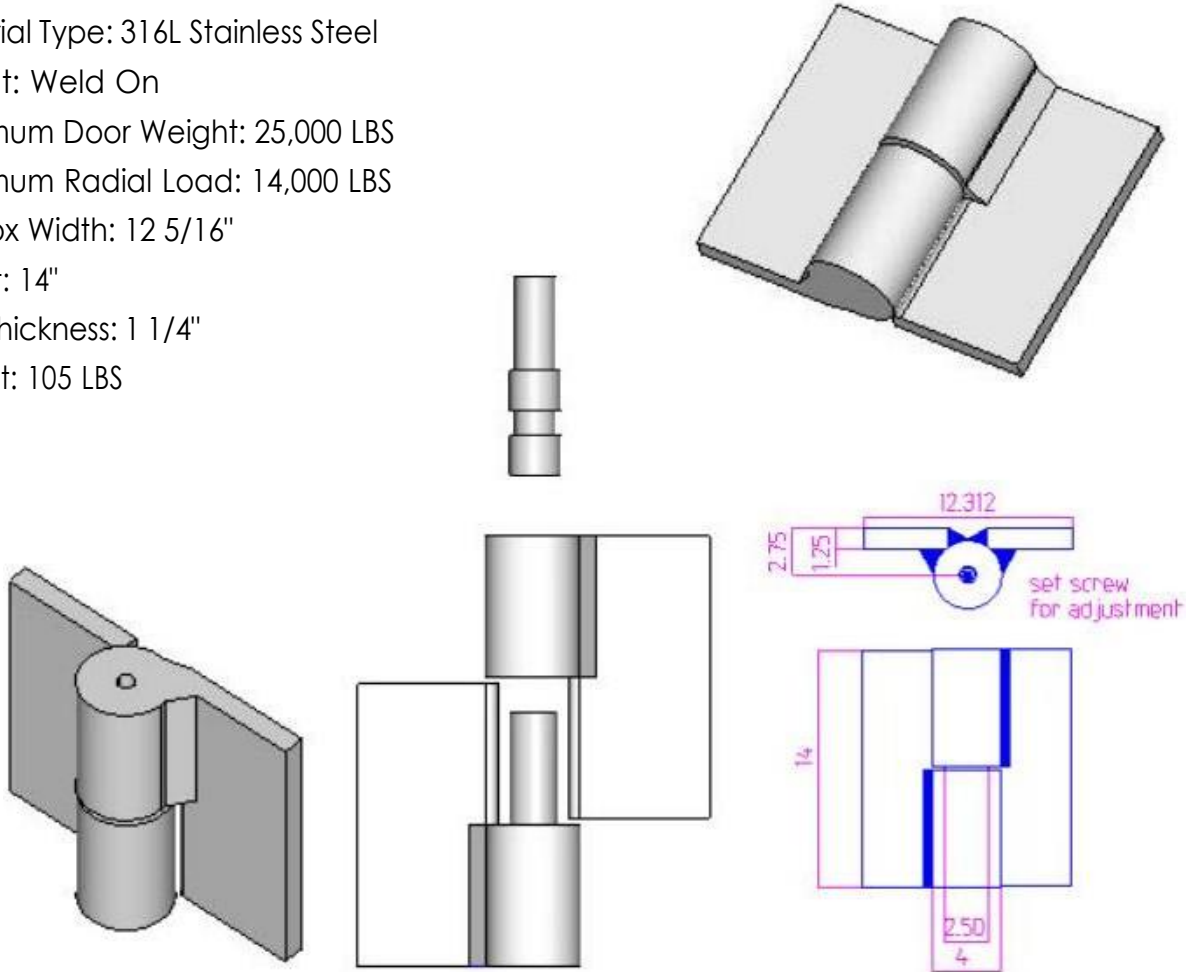

# 14" x 12 5/16" Stainless Steel Heavy Duty Hinges

Model Number: 2250 RH-316

Price: \$ POR (PRICE ON REQUEST)

- Material Type: 316L Stainless Steel
- Mount: Weld On
- Maximum Door Weight: 25,000 LBS
- Maximum Radial Load: 14,000 LBS
- Approx Width: 12 5/16"
- Height: 14"
- Leaf Thickness: 1 1/4"
- Weight: 105 LBS