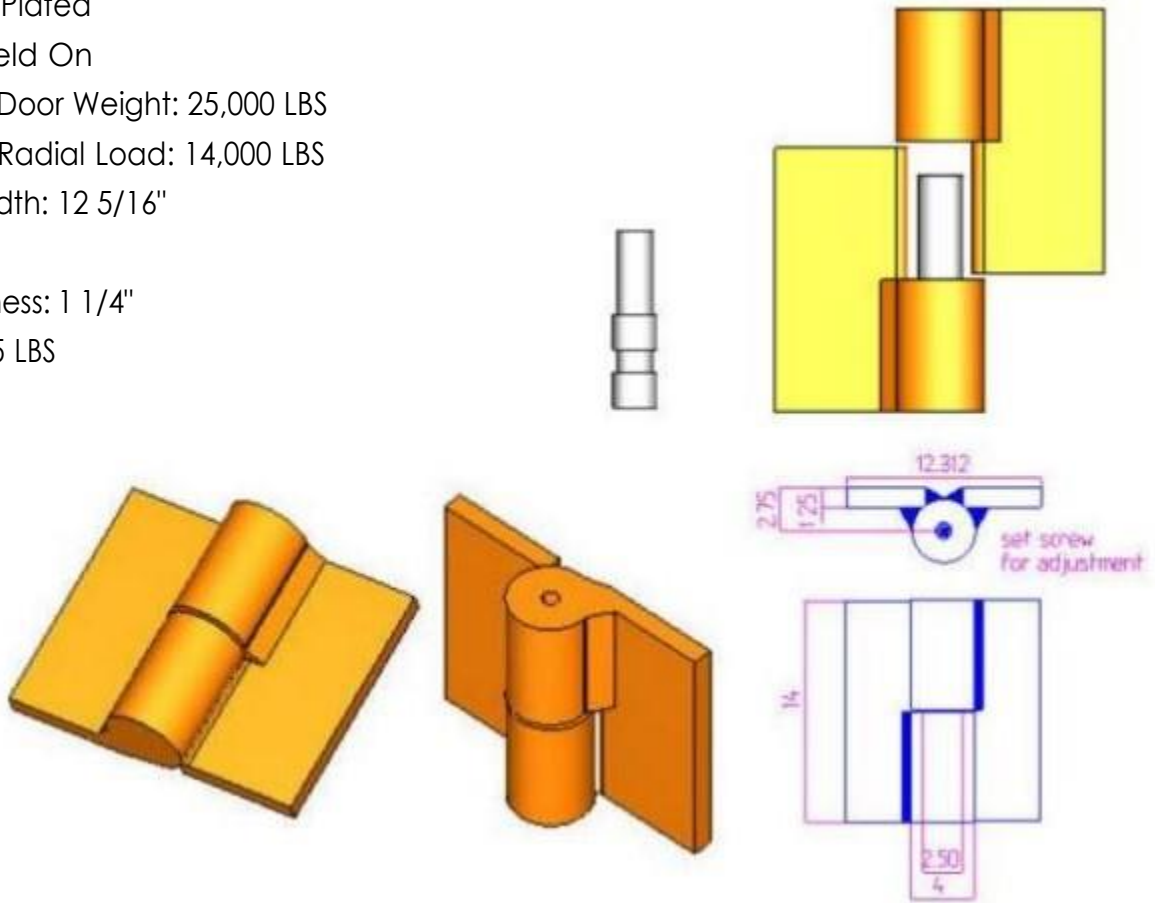

# 14" x 12 5/16" Carbon Steel Heavy Duty Hinge

Model Number: 2250RH-ZINC

Price: \$ 3450

- Material Type: Carbon Steel
- Finish: Zinc Plated
- Mount: Weld On
- Maximum Door Weight: 25,000 LBS
- Maximum Radial Load: 14,000 LBS
- Approx Width: 12 5/16"
- Height: 14"
- Leaf Thickness: 1 1/4"
- Weight: 105 LBS