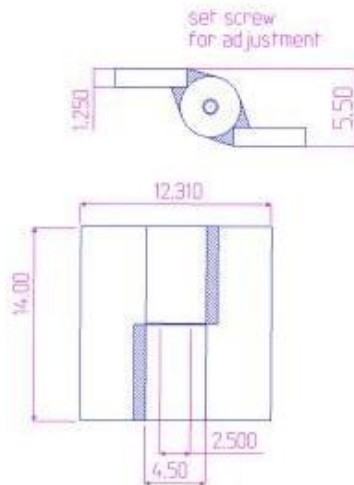

# 14" x 12 5/16" Heavy Duty Half Mortise Hinge

Model Number: 2250RH Half Mortise

Price: \$ 3100

- Application: Half Mortise
- Type: Right -Hand
- Material Type: Carbon Steel
- Maximum Door Weight: 25,000 lbs.
- Maximum Radial Load: 14,000 lbs.
- Mount: Weld-On or Bolt-On
- Approximate Width: 12 5/16 "
- Weight: 105 lbs.
- Height: 14"
- Service: Heavy Duty