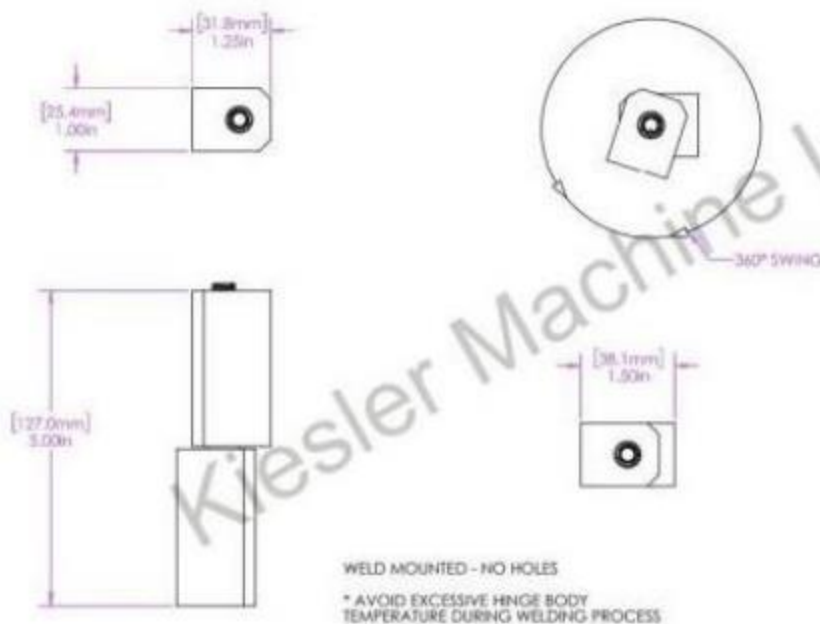

5" x 1 1/4" Barrel Hinge

Model Number: 2500KB

Price: \$ 197

- Material Type: Carbon Steel
- Maximum Vertical Load: 1,000 LBS
- Maximum Radial Load: 400 LBS
- Approx. Width: 1.25 x 1.5"
- Height: 5"
- Weight: 2 LBS
- Mounting: Weld-on