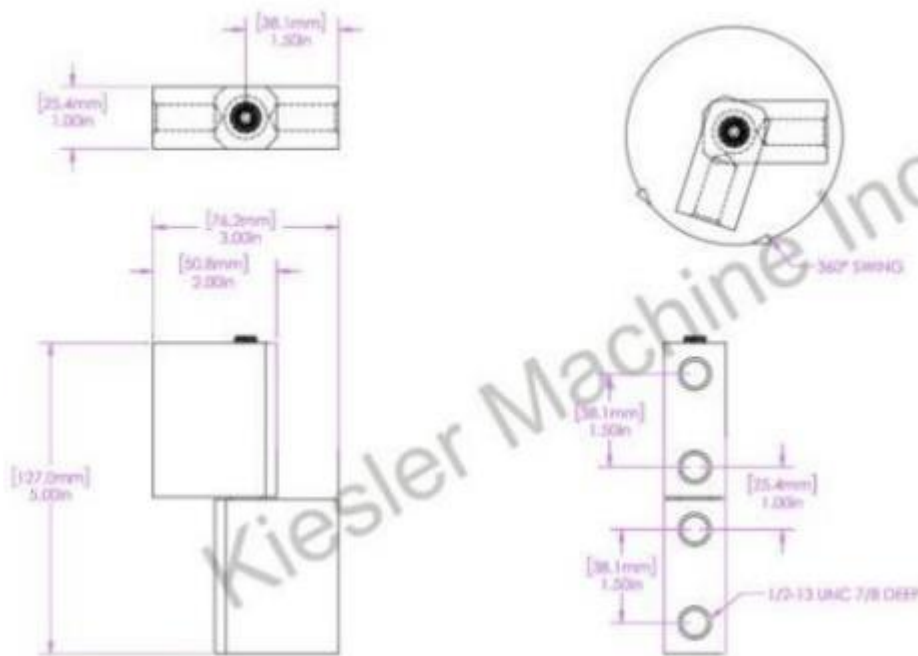

5"x 3" Extended Barrel Hinge

Model Number: 2500KS-304

Price: \$ 405

- Material Type: 304 Stainless Steel
- Maximum Vertical Load: 1000 LBS
- Maximum Radial Load: 400 LBS
- Approx. Width: 3"
- Height: 5"
- Weight: 4.5 LBS