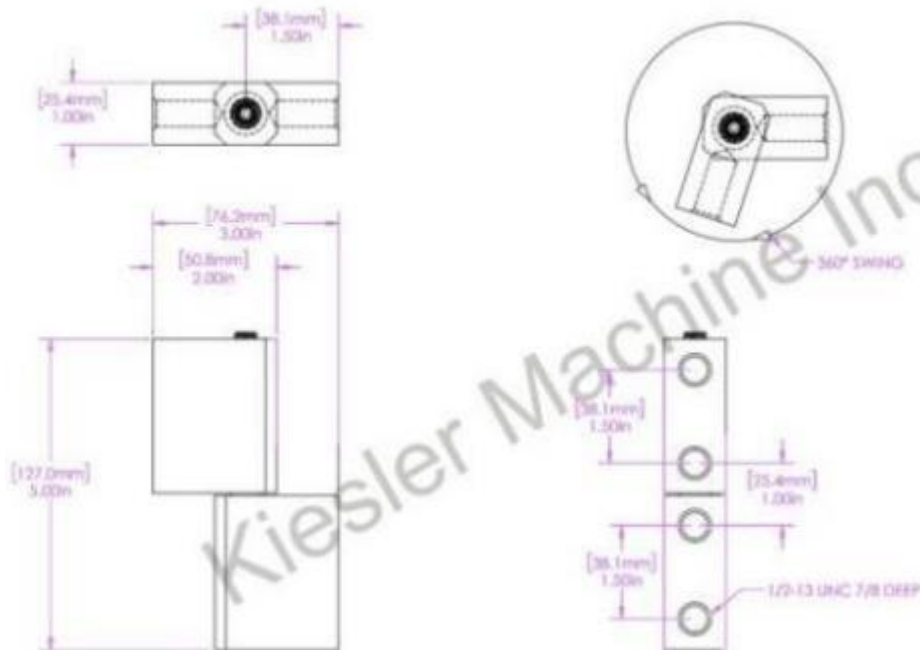

## 5" x 3" Extended Barrel Hinges

Model Number: 2500KS-316

Price: \$ 440

- Material Type: 316 Stainless Steel
- Maximum Vertical Load: 1000 LBS
- Maximum Radial Load: 400 LBS
- Approx. Width: 3"
- Height: 5"
- Weight: 4.5 LBS