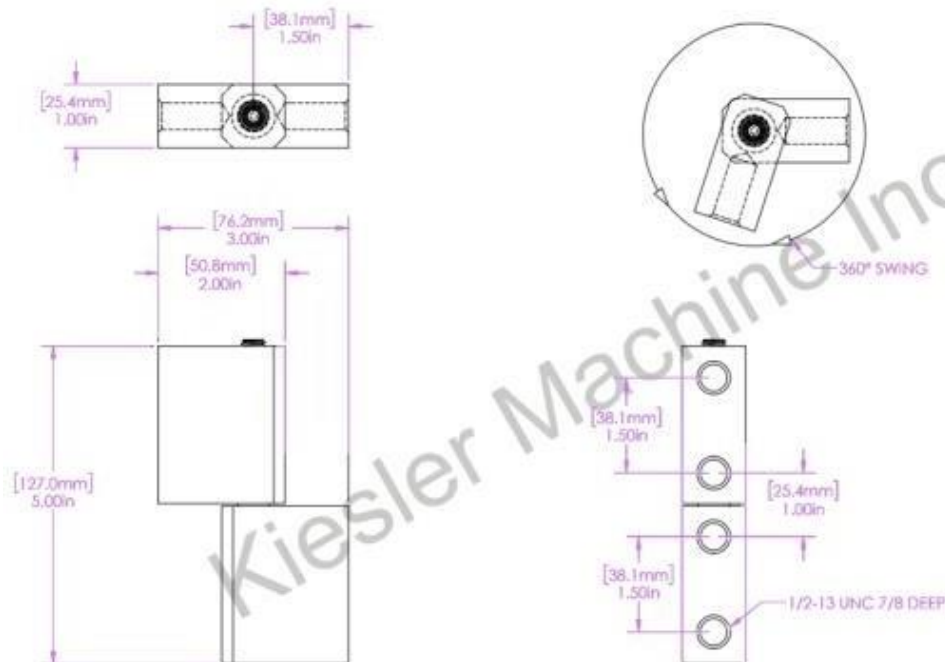

5" x 1 x 3" Barrel Hinge

Model Number: 2500KS

Price: \$ 230

- Material Type: Carbon Steel
- Maximum Vertical Load: 1000 LBS
- Maximum Radial Load: 400 LBS
- Approx. Width: 3"
- Height: 5"
- Weight: 4.5 LBS