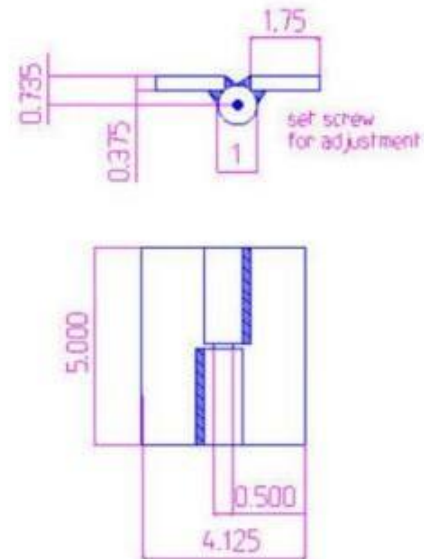

5" x 4 1/8" 304 Stainless Steel Heavy Duty Hinges

Model Number: 2500 RH-304

Price: \$ 450

- Material Type: 304L Stainless Steel
- Mount: Weld On
- Maximum Door Weight: 1,000 LBS
- Maximum Radial Load: 400 LBS
- Approx Width: 4 1/8"
- Height: 5"
- Leaf Thickness: 3/8"
- Weight: 4 LBS