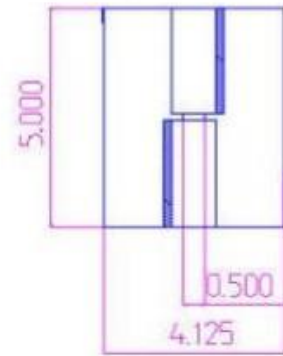

5" x 4 1/8" Stainless Steel Heavy Duty Hinges

Model Number: 2500 RH – 316

Price: \$ 475

- Material Type: 316L Stainless Steel
- Mount: Weld On
- Maximum Door Weight: 1,000 LBS
- Maximum Radial Load: 400 LBS
- Approx Width: 4 1/8"
- Height: 5"
- Leaf Thickness: 3/8"
- Weight: 4 LBS