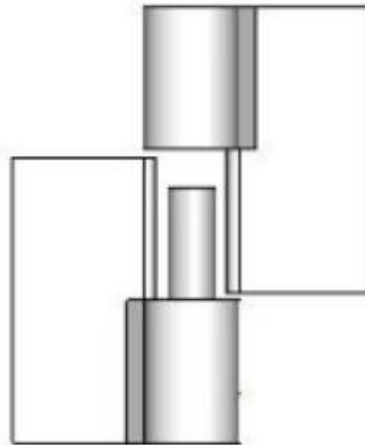

5" x 4 1/8" Stainless Steel Heavy Duty Hinges

Model Number: 2500 RH – 316

Price: \$ 475

- Material Type: 316L Stainless Steel
- Mount: Weld On
- Maximum Door Weight: 1,000 LBS
- Maximum Radial Load: 400 LBS
- Approx Width: 4 1/8"
- Height: 5"
- Leaf Thickness: 3/8"
- Weight: 4 LBS