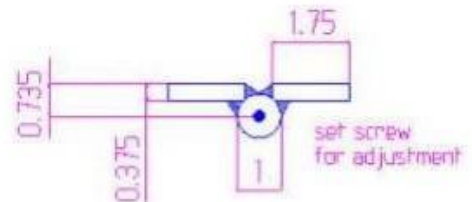

5" x 4 1/8" Stainless Steel Heavy Duty Hinges

Model Number: 2500 RH – 316

Price: \$ 475

- Material Type: 316L Stainless Steel
- Mount: Weld On
- Maximum Door Weight: 1,000 LBS
- Maximum Radial Load: 400 LBS
- Approx Width: 4 1/8"
- Height: 5"
- Leaf Thickness: 3/8"
- Weight: 4 LBS