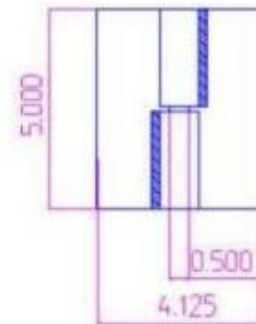

## 5" x 4 1/8" Carbon Steel Heavy Duty Hinge

Model Number: 2500RH-ZINC

Price: \$ 345

- Material Type: Carbon Steel
- Finish: Zinc Plated
- Mount: Bolt On
- Maximum Door Weight: 1,000 LBS
- Maximum Radial Load: 400 LBS
- Approx. Width: 4 1/8"
- Height: 5"
- Leaf Thickness: 3/8"
- Weight: 4 LBS