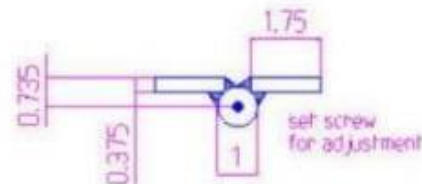

## 5" x 4 1/8" Carbon Steel Heavy Duty Hinge

Model Number: 2500RH-ZINC

Price: \$ 345

- Material Type: Carbon Steel
- Finish: Zinc Plated
- Mount: Bolt On
- Maximum Door Weight: 1,000 LBS
- Maximum Radial Load: 400 LBS
- Approx. Width: 4 1/8"
- Height: 5"
- Leaf Thickness: 3/8"
- Weight: 4 LBS