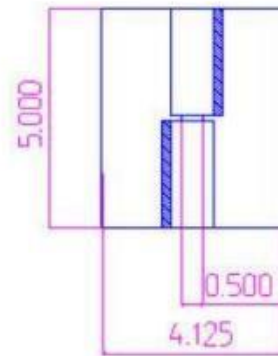

# 5" x 4 1/8" Carbon Steel Heavy Duty Hinges

Model Number: 2500RH

Price: \$ 245

- Material Type: Carbon Steel
- Mount: Bolt On
- Maximum Door Weight: 1,000 LBS
- Maximum Radial Load: 400 LBS
- Approx Width: 4 1/8"
- Height: 5"
- Leaf Thickness: 3/8"
- Weight: 4 LBS