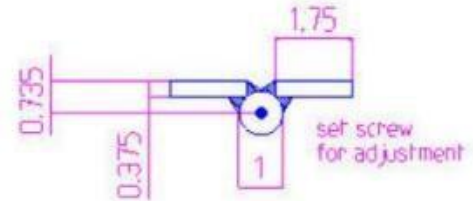

# 5" x 4 1/8" Carbon Steel Heavy Duty Hinges

Model Number: 2500RH

Price: \$ 245

- Material Type: Carbon Steel
- Mount: Bolt On
- Maximum Door Weight: 1,000 LBS
- Maximum Radial Load: 400 LBS
- Approx Width: 4 1/8"
- Height: 5"
- Leaf Thickness: 3/8"
- Weight: 4 LBS