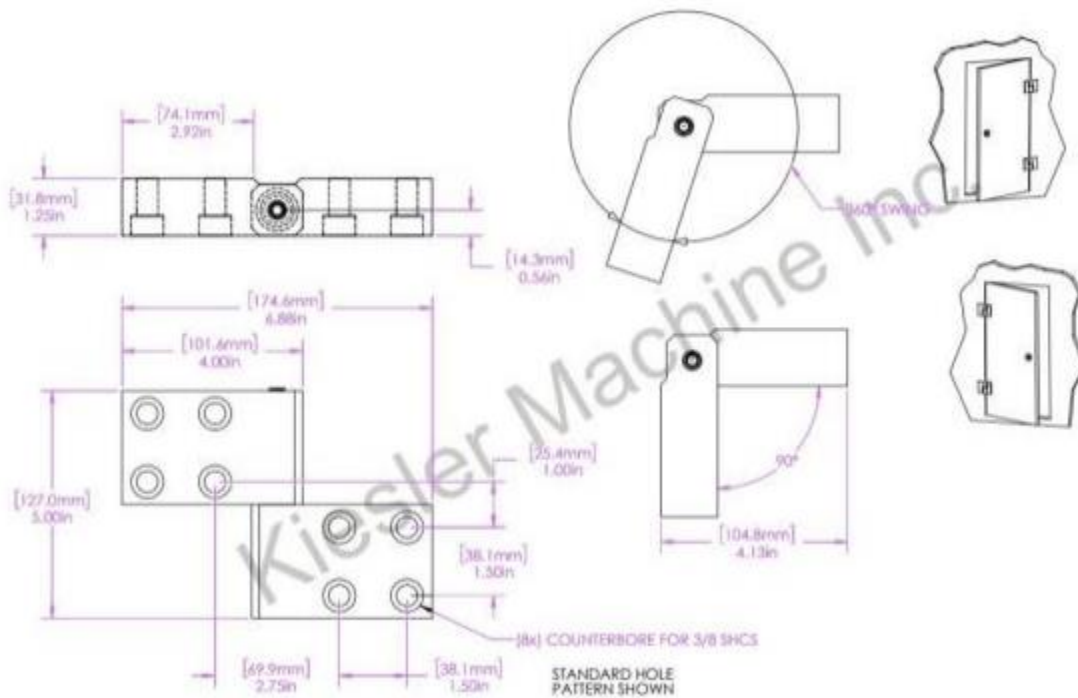

5"x 3" Model K Hinge

Model Number: 2500-K-LH-304

Price: \$ 475

- Material Type: 304L Stainless Steel
- Maximum Vertical Load: 1000 LBS
- Maximum Radial Load: 400 LBS
- Approx. Width: 3"
- Height: 5"
- Leaf Thickness: 3/8"
- Weight: 7 LBS